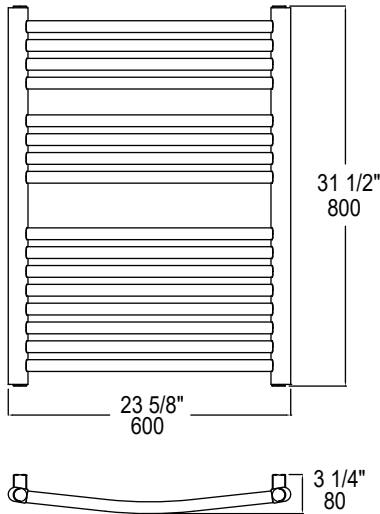

ATLANTA
Towel Warmer
Chauffe-serviettes
Calentador de toallas

PRODUCT SPECIFICATION SHEET

ATL-0800600