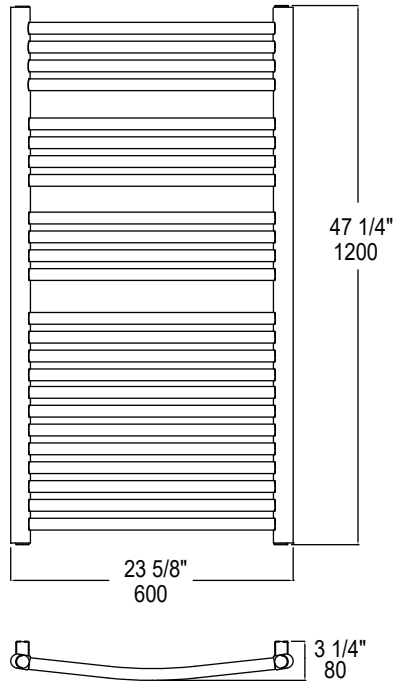

ATL-1200600