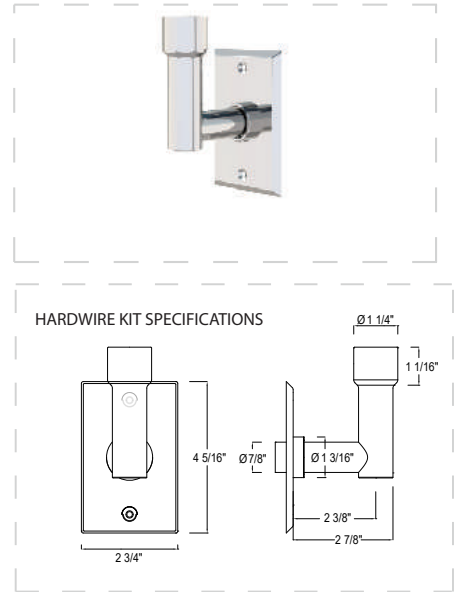

Product Code	Finishes	Sizes (mm)		Sizes (Inches)		Output (Watts/BTU)	Element Size	Number of Elements
		Height	Width	Height	Width			
ATL-0800600	PC, BN, PN	800	600	31.50	23.62	349 / 1191	150W	16
ATL-0800600	MB	800	600	31.50	23.62	349 / 1191	300W	16
ATL-1200600	PC, BN, PN, MB	1200	600	47.24	23.62	523 / 1786	300W	24

ATLANTA
Towel Warmer
Chauffe-serviettes
Calentador de toallas

PRODUCT SPECIFICATION SHEET

ATL-0800600

ATL-1200600

Vernon Towel Warmer Hardwire Kit Round -PC
Code: VTW-HWK-RD-PC

**Installation
Diagram 2
- Atlanta**

1. Bracket
2. Wall screw
3. Washer
4. Wall plug
5. Spanner

TIMERS AVAILABLE

VPT24-1PZ

DDS15-BDZ

Distributed by Kartners Bathroom Accessories
Address: North Vancouver, British Columbia, Canada
toll free number: 1-877-490-3537
website: www.vermontowelwarmers.com