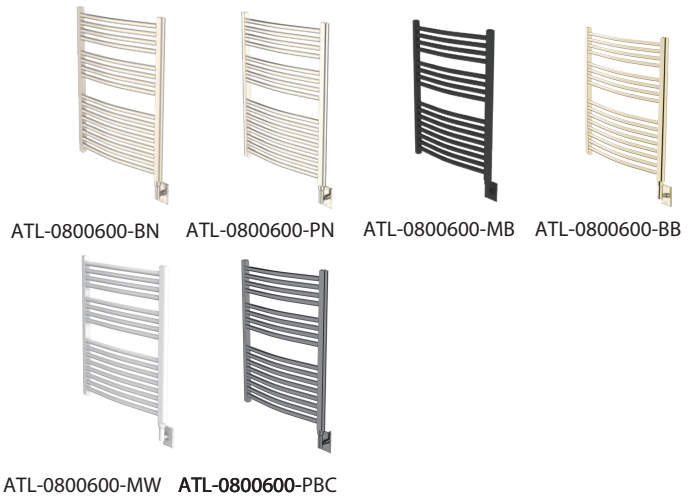

ATLANTA
Towel Warmer
Chauffe-serviettes
Calentador de toallas

PRODUCT SPECIFICATION SHEET

ATLANTA SERIES

ATL-0800600-PC

FEATURES

- WALL MOUNTED
 - HARDWIRE INSTALLATION KIT
 - MOUNTING INSTRUCTIONS
 - ALL ELECTRIC AND OIL FILLED
 - COVER PLATES
- TIMERS AVAILABLE SEPARATELY (NOT INCLUDED)

SIZES

- 800x600 MM
- 1200x600 MM

STOCKED FINISHES

- POLISHED CHROME (PC)
- BRUSHED BRASS (BB)
- POLISHED NICKEL (PN)
- MATTE WHITE (MW)
- BRUSHED NICKEL (BN)
- POLISHED CHROME BLACK (PBC)
- MATTE BLACK (MB)

SEE OVER FOR SPECIFICATION DRAWINGS

Product Code	Finishes	Sizes (mm)		Sizes (Inches)		Output (Watts/BTU)	Element Size	Number of Elements
		Height	Width	Height	Width			
ATL-0800600	PC, BN, PN, BB, MW, PBC	800	600	31.50	23.62	349 / 1191	150W	16
ATL-0800600	MB	800	600	31.50	23.62	349 / 1191	300W	16
ATL-1200600	PC, BN, PN, MB, BB, MW, PBC	1200	600	47.24	23.62	523 / 1786	300W	24