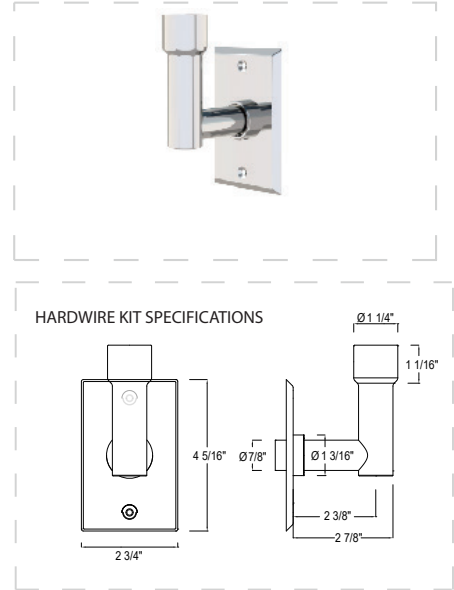

SEE OVER FOR SPECIFICATION DRAWINGS

Product Code	Finishes	Sizes (mm)		Sizes (Inches)		Output (Watts/BTU)	Element Size	Number of Elements
		Height	Width	Height	Width			
ATL-0800600	PC, BN, PN, BB, MW, PBC	800	600	31.50	23.62	349 / 1191	150W	16
ATL-0800600	MB	800	600	31.50	23.62	349 / 1191	300W	16
ATL-1200600	PC, BN, PN, MB, BB, MW, PBC	1200	600	47.24	23.62	523 / 1786	300W	24

PRODUCT SPECIFICATION SHEET

ATL-0800600

ATL-1200600

Vernon Towel Warmer Hardwire Kit Round -PC
Code: VTW-HWK-RD-PC

**Installation
Diagram 2
- Atlanta**

1. Bracket
2. Wall screw
3. Washer
4. Wall plug
5. Spanner