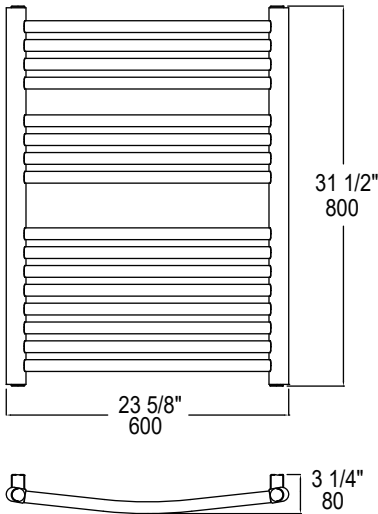

ATLANTA
Towel Warmer
Chauffe-serviettes
Calentador de toallas

PRODUCT SPECIFICATION SHEET

ATL-0800600