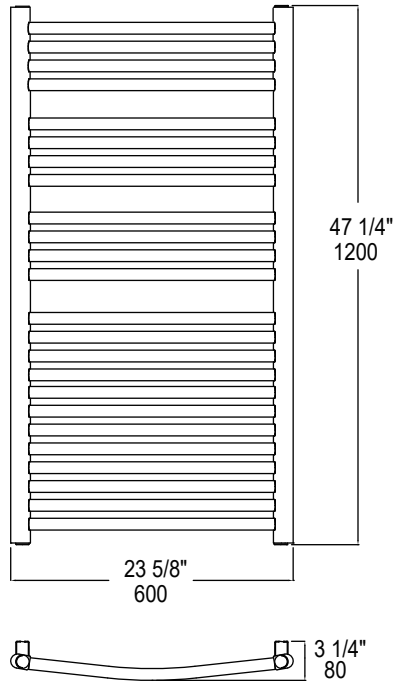

ATL-1200600