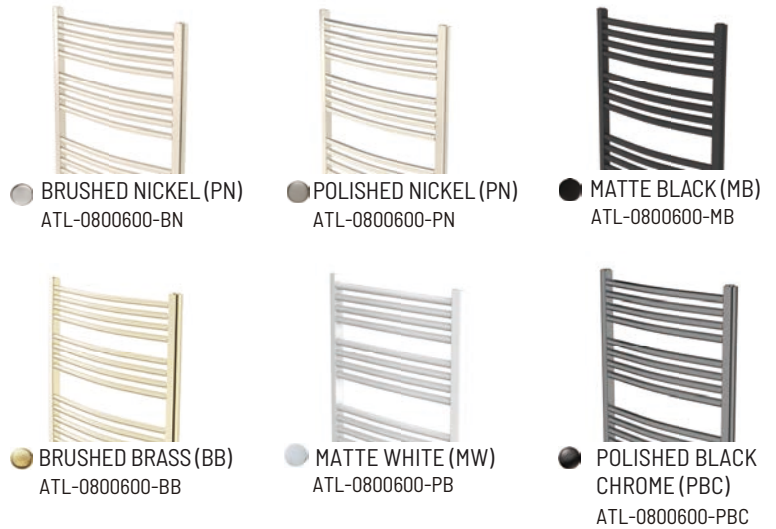

ATLANTA SERIES TOWEL WARMER

Chauffe-serviettes
Calentador de toallas

STOCKED FINISHES

FEATURES

- Wall Mounted
- Hardwire Installation Kit
- Mounting Instruction
- All Electric and Oil Filled
- Cover Plates

Timers available separately (not included)

SIZES

800 x 600 mm
1200 x 600 mm

SEE PAGE 2 FOR SPECIFICATION DRAWINGS

Product Code	Finishes	Sizes (mm)		Sizes (Inches)		Output (Watts / BTU)	Element Size	Number of Elements
		Height	Width	Height	Width			
ATL-0800600	PC, BN, PN, BB, MW, PBC	800	600	31.5	23.62	349 / 1191	150W	16
ATL-0800600	MB	800	600	47.24	23.62	349 / 1191	300W	16
ATL-1200600	PC, BN, PN, MB, BB, MW, PBC	1200	600	47.24	23.62	523 / 1786	300W	24