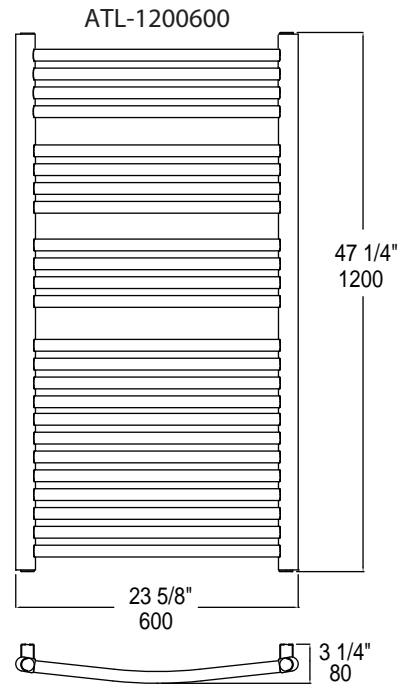

Timers available separately (not included)

SIZES

800 x 600 mm
1200 x 600 mm

SEE PAGE 2 FOR SPECIFICATION DRAWINGS

Product Code	Finishes	Sizes (mm)		Sizes (Inches)		Output (Watts / BTU)	Element Size	Number of Elements
		Height	Width	Height	Width			
ATL-0800600	PC, BN, PN, BB, MW, PBC	800	600	31.5	23.62	349 / 1191	150W	16
ATL-0800600	MB	800	600	47.24	23.62	349 / 1191	300W	16
ATL-1200600	PC, BN, PN, MB, BB, MW, PBC	1200	600	47.24	23.62	523 / 1786	300W	24

NOTE: Dimensions and specifications are subject to change without notice.

Towel Warmers

PRODUCT SPECIFICATION SHEET

ATLANTA SERIES TOWEL WARMER

Chauffe-serviettes
Calentador de toallas

Installation Diagram

1. Bracket
2. Wall screw
3. Washer
4. Wall plug
5. Spanner

Vernon Towel Warmer Hardwire Kit Round -PC
Code: VTW-HWK-RD-PC

TIMERS AVAILABLE

Visit verrontowelwarmers.com for details

NOTE: Dimensions and specifications are subject to change without notice.