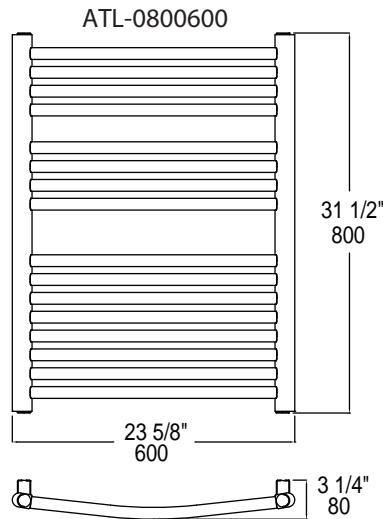

Timers available separately (not included)

SIZES

800 x 600 mm
1200 x 600 mm

SEE PAGE 2 FOR SPECIFICATION DRAWINGS

Product Code	Finishes	Sizes (mm)		Sizes (Inches)		Output (Watts / BTU)	Element Size	Number of Elements
		Height	Width	Height	Width			
ATL-0800600	PC, BN, PN, BB, MW, PBC	800	600	31.5	23.62	349 / 1191	150W	16
ATL-0800600	MB	800	600	47.24	23.62	349 / 1191	300W	16
ATL-1200600	PC, BN, PN, MB, BB, MW, PBC	1200	600	47.24	23.62	523 / 1786	300W	24

NOTE: Dimensions and specifications are subject to change without notice.

Towel Warmers

PRODUCT SPECIFICATION SHEET

ATLANTA SERIES TOWEL WARMER

Chauffe-serviettes
Calentador de toallas

Installation Diagram

1. Bracket
2. Wall screw
3. Washer
4. Wall plug
5. Spanner

Vernon Towel Warmer Hardwire Kit Round -PC
Code: VTW-HWK-RD-PC

TIMERS AVAILABLE

Visit verrontowelwarmers.com for details

NOTE: Dimensions and specifications are subject to change without notice.