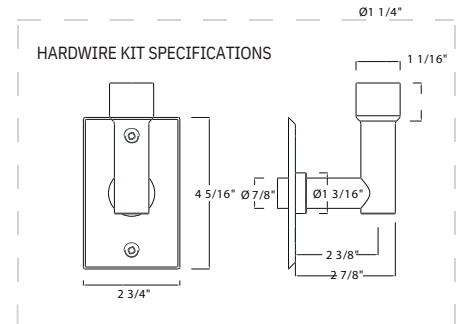

Timers available separately (not included)

SIZES

800 x 600 mm
1200 x 600 mm

SEE PAGE 2 FOR SPECIFICATION DRAWINGS

Product Code	Finishes	Sizes (mm)		Sizes (Inches)		Output (Watts / BTU)	Element Size	Number of Elements
		Height	Width	Height	Width			
ATL-0800600	PC, BN, PN, BB, MW, PBC	800	600	31.5	23.62	349 / 1191	150W	16
ATL-0800600	MB	800	600	47.24	23.62	349 / 1191	300W	16
ATL-1200600	PC, BN, PN, MB, BB, MW, PBC	1200	600	47.24	23.62	523 / 1786	300W	24

NOTE: Dimensions and specifications are subject to change without notice.

Towel Warmers

PRODUCT SPECIFICATION SHEET

ATLANTA SERIES TOWEL WARMER

Chauffe-serviettes
Calentador de toallas

Installation Diagram

1. Bracket
2. Wall screw
3. Washer
4. Wall plug
5. Spanner

Vernon Towel Warmer Hardwire Kit Round -PC
Code: VTW-HWK-RD-PC

TIMERS AVAILABLE

Visit verrontowelwarmers.com for details

NOTE: Dimensions and specifications are subject to change without notice.