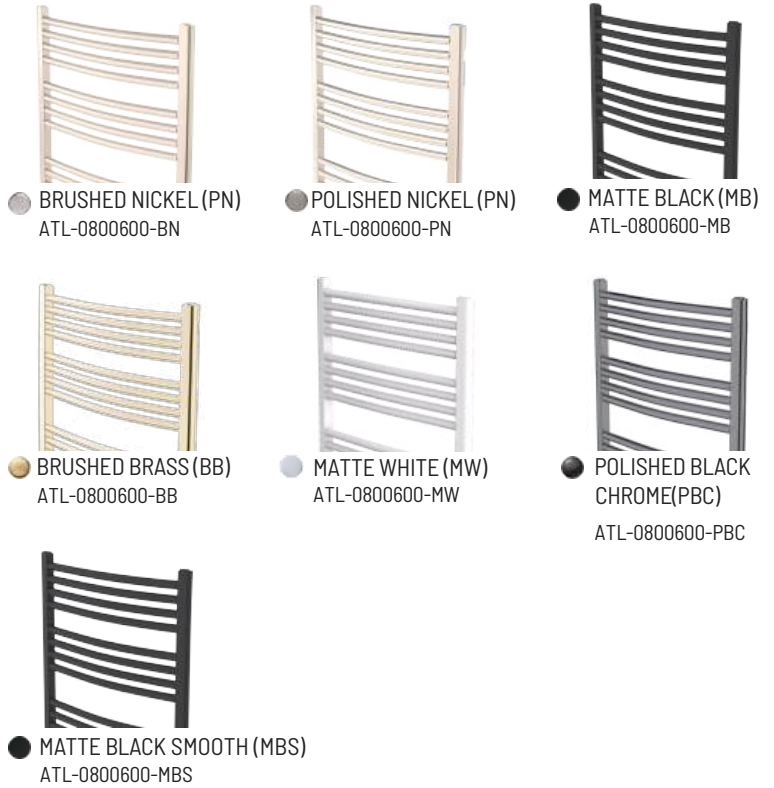

ATLANTA SERIES TOWEL WARMER

Chauffe-serviettes
Calentador de toallas

STOCKED FINISHES

FEATURES

- Wall Mounted
- Hardwire Installation Kit
- Mounting Instruction All
- Electric and Fluid Filled
- Cover Plates

Timers available separately (not included)

SIZES

800 x 600 mm
1200 x 600 mm

SEE PAGE 2 FOR SPECIFICATION DRAWINGS

Product Code	Finishes	Sizes (mm)		Sizes (Inches)		Output (Watts / BTU)	Element Size	Number of Bars
		Height	Width	Height	Width			
ATL-0800600	PC, BN, PN, BB, PBC	800	600	31.5	23.62	349 / 1191	150W	16
ATL-0800600	MB, MW, MBS	800	600	47.24	23.62	442 / 1507	300W	16
ATL-1200600	PC, BN, PN, BB, PBC	1200	600	47.24	23.62	523 / 1786	300W	24
ATL-1200600	MB, MW, MBS	1200	600	47.24	23.62	663 / 2261	400W	24