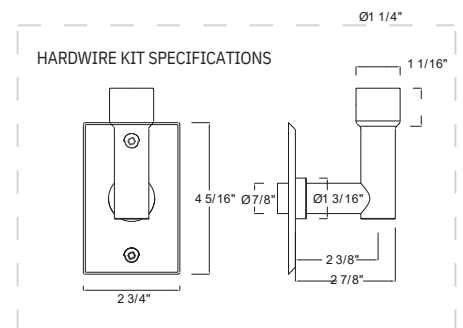

TIMERS AVAILABLE

Visit vernantowelwarmers.com for details