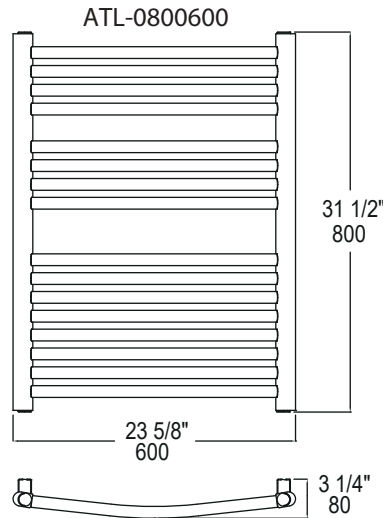

Timers available separately (not included)

SIZES

800 x 600 mm
1200 x 600 mm

SEE PAGE 2 FOR SPECIFICATION DRAWINGS

Product Code	Finishes	Sizes (mm)		Sizes (Inches)		Output (Watts / BTU)	Element Size	Number of Bars
		Height	Width	Height	Width			
ATL-0800600	PC, BN, PN, BB, PBC	800	600	31.5	23.62	349 / 1191	150W	16
ATL-0800600	MB, MW, MBS	800	600	47.24	23.62	442 / 1507	300W	16
ATL-1200600	PC, BN, PN, BB, PBC	1200	600	47.24	23.62	523 / 1786	300W	24
ATL-1200600	MB, MW, MBS	1200	600	47.24	23.62	663 / 2261	400W	24

NOTE: Dimensions and specifications are subject to change without notice.

ATLANTA SERIES TOWEL WARMER

Chauffe-serviettes
Calentador de toallas

Installation Diagram

1. Bracket
2. Wall screw
3. Washer
4. Wall plug
5. Spanner