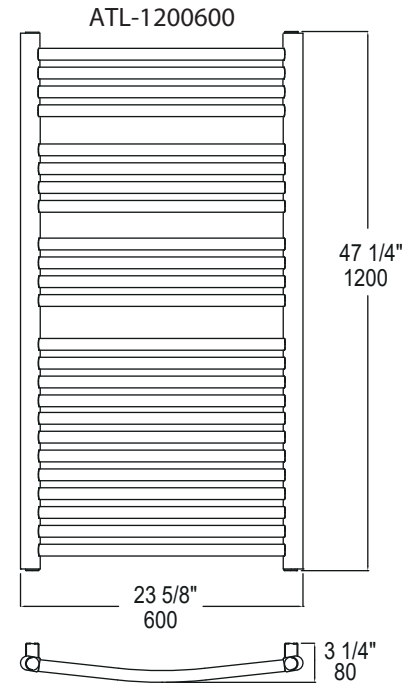

Timers available separately (not included)

SIZES

800 x 600 mm
1200 x 600 mm

SEE PAGE 2 FOR SPECIFICATION DRAWINGS

Product Code	Finishes	Sizes (mm)		Sizes (Inches)		Output (Watts / BTU)	Element Size	Number of Bars
		Height	Width	Height	Width			
ATL-0800600	PC, BN, PN, BB, PBC	800	600	31.5	23.62	349 / 1191	150W	16
ATL-0800600	MB, MW, MBS	800	600	47.24	23.62	442 / 1507	300W	16
ATL-1200600	PC, BN, PN, BB, PBC	1200	600	47.24	23.62	523 / 1786	300W	24
ATL-1200600	MB, MW, MBS	1200	600	47.24	23.62	663 / 2261	400W	24

NOTE: Dimensions and specifications are subject to change without notice.

ATLANTA SERIES TOWEL WARMER

Chauffe-serviettes
Calentador de toallas

Installation Diagram

1. Bracket
2. Wall screw
3. Washer
4. Wall plug
5. Spanner