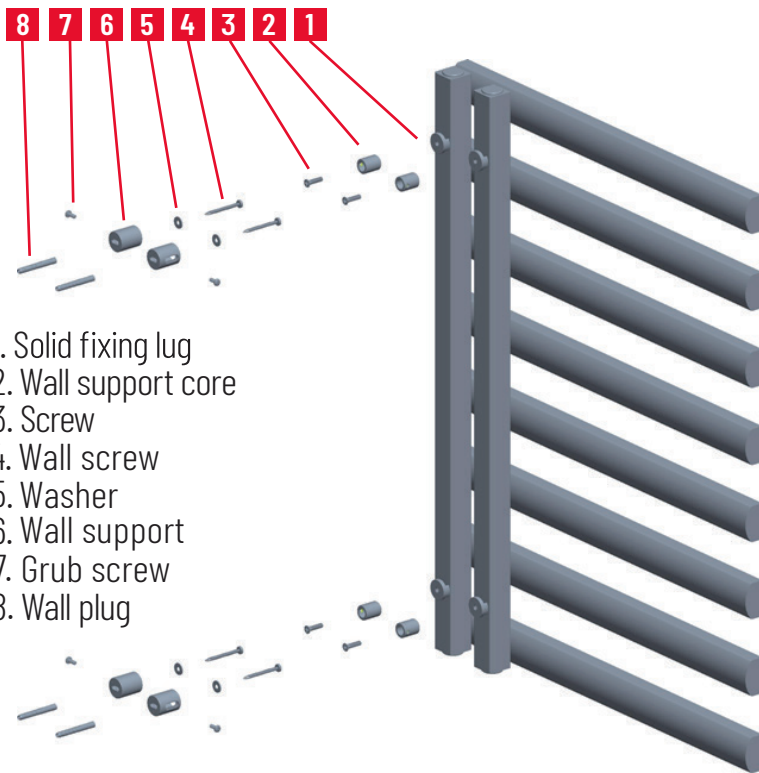

1. Solid fixing lug
2. Wall support core
3. Screw
4. Wall screw
5. Washer
6. Wall support
7. Grub screw
8. Wall plug

TIMERS AVAILABLE

Visit verrontowelwarmers.com for details

NOTE: Dimensions and specifications are subject to change without notice.