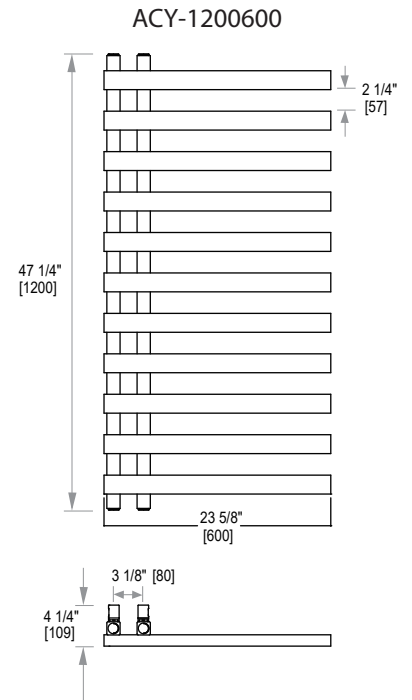

Towel Warmers

PRODUCT SPECIFICATION SHEET

ATLANTIC CITY SERIES TOWEL WARMER

Chauffe-serviettes
Calentador de toallas

Vernon Towel Warmer Hardwire Kit Round -PC
Code: VTW-HWK-RD-PC