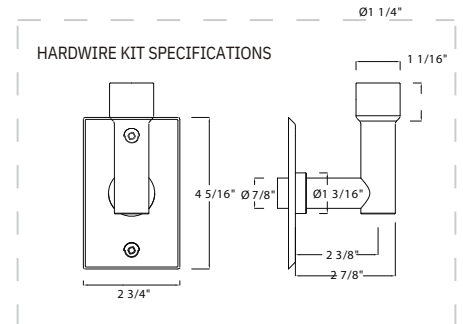

1. Solid fixing lug
2. Wall support core
3. Screw
4. Wall screw
5. Washer
6. Wall support
7. Grub screw
8. Wall plug

TIMERS AVAILABLE

Visit verrontowelwarmers.com for details

NOTE: Dimensions and specifications are subject to change without notice.