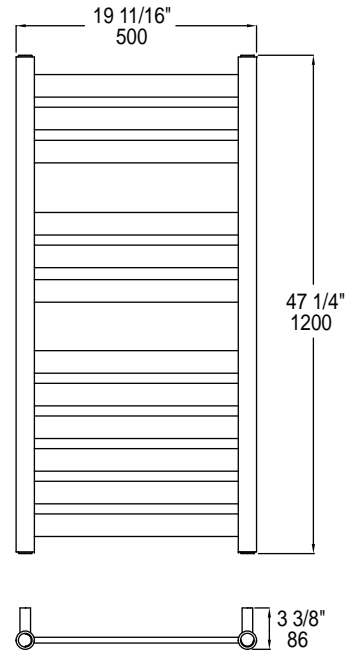

Timers available separately (not included)

SIZES

800 x 600 mm
1200 x 600 mm

SEE PAGE 2 FOR SPECIFICATION DRAWINGS

Product Code	Finishes	Sizes (mm)		Sizes (Inches)		Output (Watts / BTU)	Element Size	Number of Elements
		Height	Width	Height	Width			
AGS-0800500	PC, BN, PN, MB	800	500	31.5	19.69	262 / 895	150W	8
AGS-1200500	PC, BN, PN, MB	1200	500	47.24	19.69	393 / 1342	300W	12

Vernon Towel Warmer Hardwire Kit Round -PC
Code: VTW-HWK-RD-PC

- 7
- 6
- 5
- 4
- 3
- 2
- 1

1. Solid fixing lug
2. Wall support core
3. Wall screw
4. Allen key
5. Grub screw
6. Wall support
7. Wall plug

TIMERS AVAILABLE