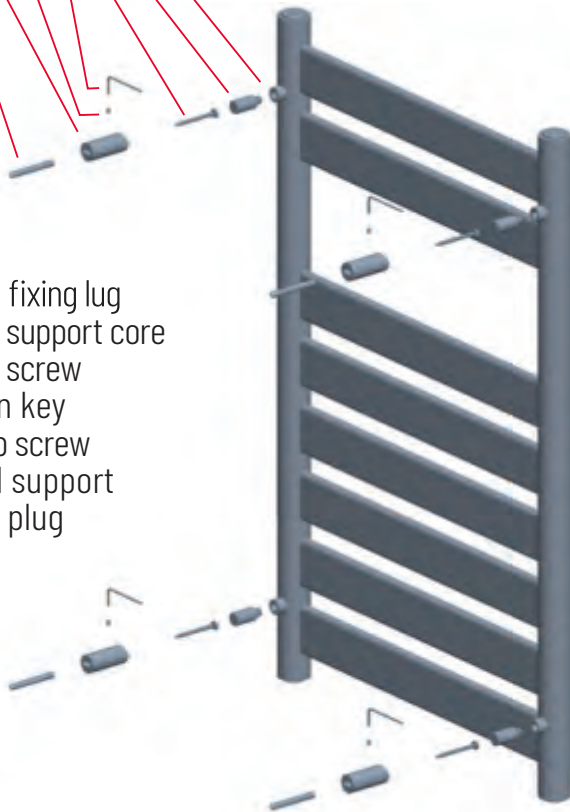

NOTE: Dimensions and specifications are subject to change without notice.

Towel Warmers

PRODUCT SPECIFICATION SHEET

AUGUSTA SERIES TOWEL WARMER

Chauffe-serviettes
Calentador de toallas

AGS-0800500

AGS-1200500

Vernon Towel Warmer Hardwire Kit Round -PC
Code: VTW-HWK-RD-PC

- 7
- 6
- 5
- 4
- 3
- 2
- 1

1. Solid fixing lug
2. Wall support core
3. Wall screw
4. Allen key
5. Grub screw
6. Wall support
7. Wall plug

TIMERS AVAILABLE