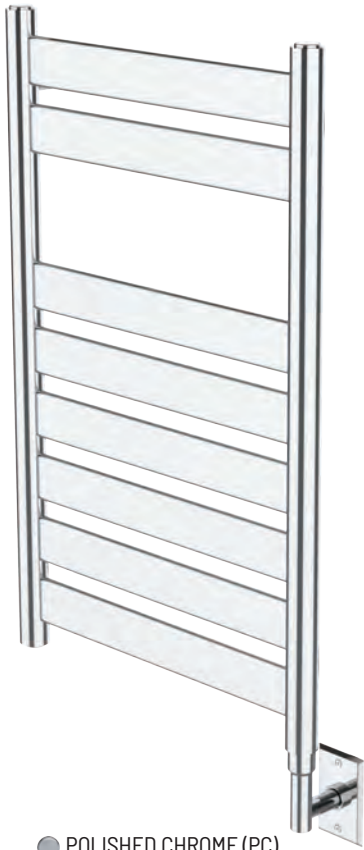

AUGUSTA SERIES TOWEL WARMER

Chauffe-serviettes
Calentador de toallas

● POLISHED CHROME (PC)
AGS-0800500-PC

STOCKED FINISHES

● POLISHED NICKEL (PN)
AGS-0800500-PN

● MATTE BLACK (MB)
AGS-0800500-MB

FEATURES

- Wall Mounted
- Hardwire Installation Kit
- Mounting Instruction
- All Electric and Oil Filled
- Cover Plates

Timers available separately (not included)

SIZES

800 x 600 mm
1200 x 600 mm

SEE PAGE 2 FOR SPECIFICATION DRAWINGS

Product Code	Finishes	Sizes (mm)		Sizes (Inches)		Output (Watts / BTU)	Element Size	Number of Elements
		Height	Width	Height	Width			
AGS-0800500	PC, BN, PN, MB	800	500	31.5	19.69	262 / 895	150W	8
AGS-1200500	PC, BN, PN, MB	1200	500	47.24	19.69	393 / 1342	300W	12

NOTE: Dimensions and specifications are subject to change without notice.

Towel Warmers

PRODUCT SPECIFICATION SHEET

AUGUSTA SERIES TOWEL WARMER

Chauffe-serviettes
Calentador de toallas

AGS-0800500

AGS-1200500

Vernon Towel Warmer Hardwire Kit Round -PC
Code: VTW-HWK-RD-PC

- 7
- 6
- 5
- 4
- 3
- 2
- 1

1. Solid fixing lug
2. Wall support core
3. Wall screw
4. Allen key
5. Grub screw
6. Wall support
7. Wall plug

TIMERS AVAILABLE