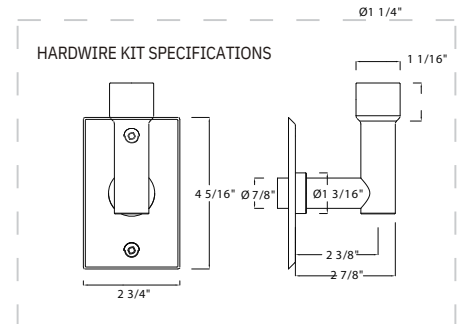

Timers available separately (not included)

SIZES

800 x 600 mm
1200 x 600 mm

SEE PAGE 2 FOR SPECIFICATION DRAWINGS

Product Code	Finishes	Sizes (mm)		Sizes (Inches)		Output (Watts / BTU)	Element Size	Number of Elements
		Height	Width	Height	Width			
AGS-0800500	PC, BN, PN, MB	800	500	31.5	19.69	262 / 895	150W	8
AGS-1200500	PC, BN, PN, MB	1200	500	47.24	19.69	393 / 1342	300W	12

Vernon Towel Warmer Hardwire Kit Round -PC
Code: VTW-HWK-RD-PC

- 7
- 6
- 5
- 4
- 3
- 2
- 1

1. Solid fixing lug
2. Wall support core
3. Wall screw
4. Allen key
5. Grub screw
6. Wall support
7. Wall plug

TIMERS AVAILABLE