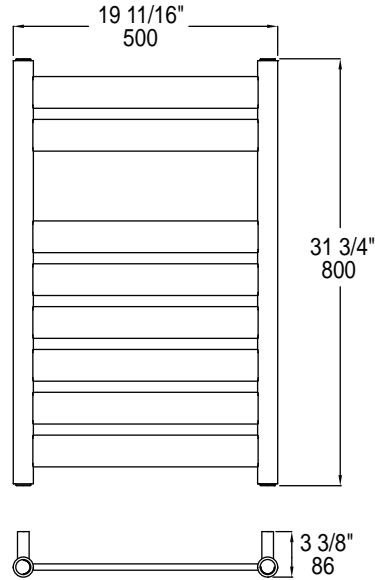

Towel Warmers

PRODUCT SPECIFICATION SHEET

AUGUSTA SERIES TOWEL WARMER

Chauffe-serviettes
Calentador de toallas

AGS-0800500