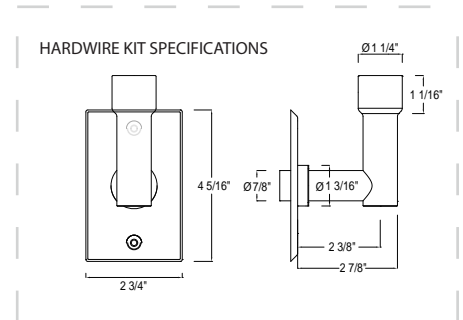

FEATURES

- Wall Mounted
- Hardwire Installation Kit
- Mounting Instruction
- All Electric and Oil Filled
- Cover Plates

Timers available separately (not included)

SIZES

800 x 500 mm
1200 x 600 mm

SEE PAGE 2 FOR SPECIFICATION DRAWINGS

Product Code	Finishes	Sizes (mm)		Sizes (Inches)		Output (Watts / BTU)	Element Size	Number of Elements
		Height	Width	Height	Width			
ORD-0800500	PC, PN, MB	800	500	31.5	19.69	254 / 866	150W	13
ORD-1200600	PC, PN, MB	1200	600	47.24	23.62	484 / 1651	300W	22

NOTE: Dimensions and specifications are subject to change without notice.

CHICAGO SERIES TOWEL WARMER

Chauffe-serviettes
Calentador de toallas

1. Bracket
2. Wall screw
3. Washer
4. Wall plug
5. Spanner

Vernon Towel Warmer Hardwire Kit Round -PC
Code: VTW-HWK-RD-PC