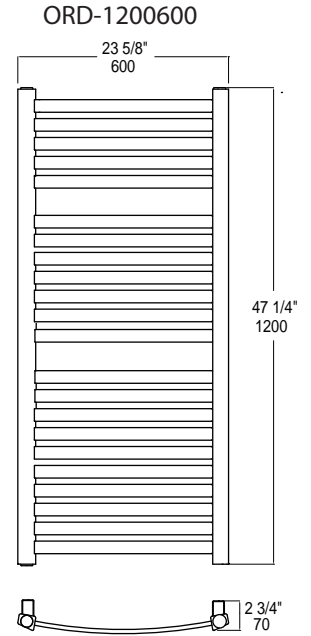

CHICAGO SERIES TOWEL WARMER

Chauffe-serviettes
Calentador de toallas

1. Bracket
2. Wall screw
3. Washer
4. Wall plug
5. Spanner