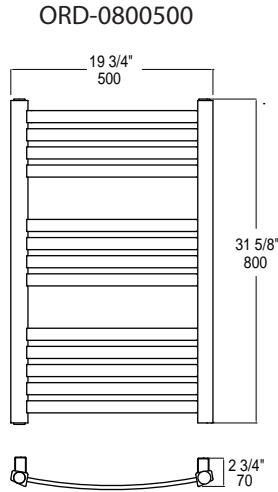

CHICAGO SERIES TOWEL WARMER

Chauffe-serviettes
Calentador de toallas

1. Bracket
2. Wall screw
3. Washer
4. Wall plug
5. Spanner