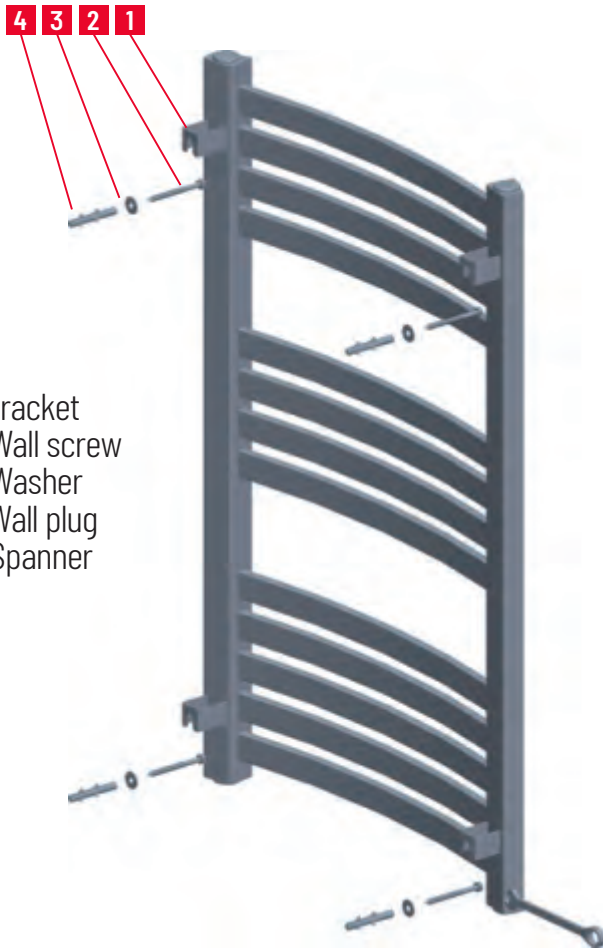

CHICAGO SERIES TOWEL WARMER

Chauffe-serviettes
Calentador de toallas

1. Bracket
2. Wall screw
3. Washer
4. Wall plug
5. Spanner