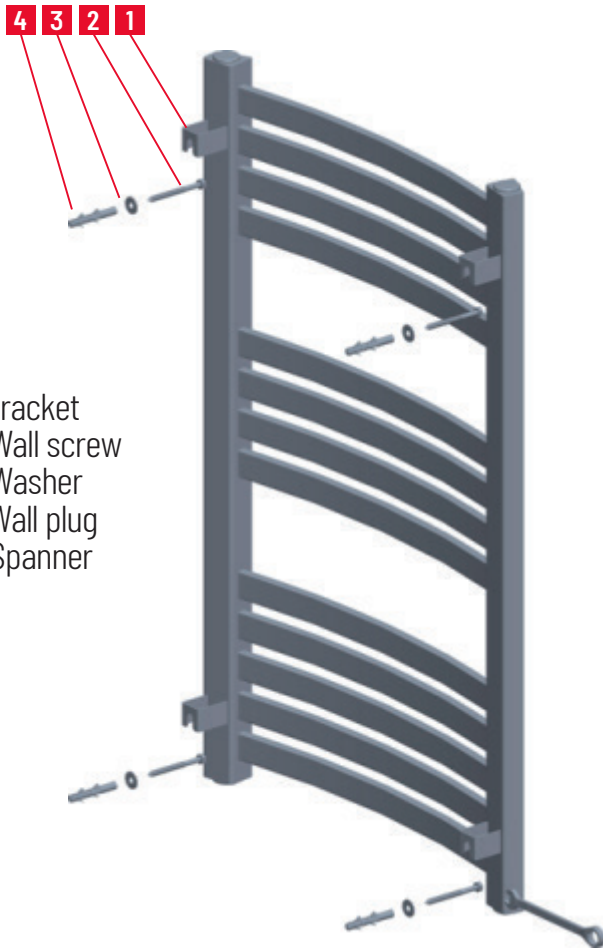

CHICAGO SERIES TOWEL WARMER

Chauffe-serviettes
Calentador de toallas

● POLISHED CHROME (PC)
ORD-0800500-PC

STOCKED FINISHES

● POLISHED NICKEL (PN)
ORD-0800500-PN

● MATTE BLACK (MB)
ORD-0800500-MB

FEATURES

- Wall Mounted
- Hardwire Installation Kit
- Mounting Instruction
- All Electric and Oil Filled
- Cover Plates

Timers available separately (not included)

SIZES

800 x 500 mm
1200 x 600 mm

SEE PAGE 2 FOR SPECIFICATION DRAWINGS

Product Code	Finishes	Sizes (mm)		Sizes (Inches)		Output (Watts / BTU)	Element Size	Number of Bars
		Height	Width	Height	Width			
ORD-0800500	PC, PN	800	500	31.5	19.69	254 / 866	150W	13
ORD-0800500	MB	800	500	31.5	19.69	489 / 1688	300W	13
ORD-1200600	PC, PN	1200	600	47.24	23.62	484 / 1651	300W	22
ORD-1200600	MB	1200	600	47.24	23.62	961 / 3280	400W	22

NOTE: Dimensions and specifications are subject to change without notice.

CHICAGO SERIES TOWEL WARMER

Chauffe-serviettes
Calentador de toallas

1. Bracket
2. Wall screw
3. Washer
4. Wall plug
5. Spanner

Vernon Towel Warmer Hardwire Kit Round -PC
Code: VTW-HWK-RD-PC