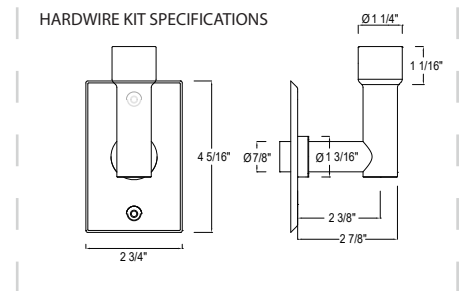

Timers available separately (not included)

SIZES

800 x 500 mm
1200 x 600 mm

SEE PAGE 2 FOR SPECIFICATION DRAWINGS

Product Code	Finishes	Sizes (mm)		Sizes (Inches)		Output (Watts / BTU)	Element Size	Number of Bars
		Height	Width	Height	Width			
ORD-0800500	PC, PN	800	500	31.5	19.69	254 / 866	150W	13
ORD-0800500	MB	800	500	31.5	19.69	489 / 1688	300W	13
ORD-1200600	PC, PN	1200	600	47.24	23.62	484 / 1651	300W	22
ORD-1200600	MB	1200	600	47.24	23.62	961 / 3280	400W	22

NOTE: Dimensions and specifications are subject to change without notice.

CHICAGO SERIES TOWEL WARMER

Chauffe-serviettes
Calentador de toallas

1. Bracket
2. Wall screw
3. Washer
4. Wall plug
5. Spanner

Vernon Towel Warmer Hardwire Kit Round -PC
Code: VTW-HWK-RD-PC