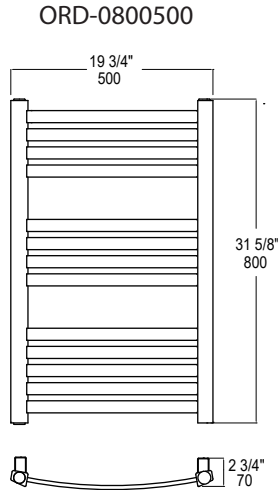

CHICAGO SERIES TOWEL WARMER

Chauffe-serviettes
Calentador de toallas

1. Bracket
2. Wall screw
3. Washer
4. Wall plug
5. Spanner