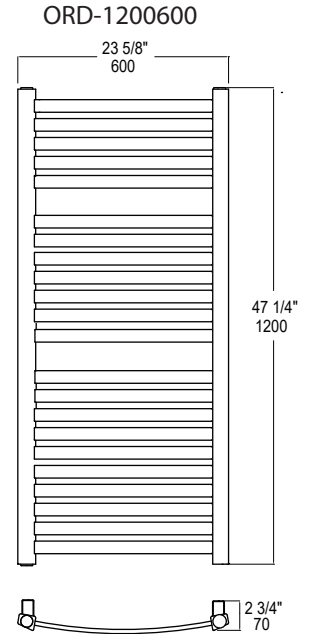

CHICAGO SERIES TOWEL WARMER

Chauffe-serviettes
Calentador de toallas

1. Bracket
2. Wall screw
3. Washer
4. Wall plug
5. Spanner