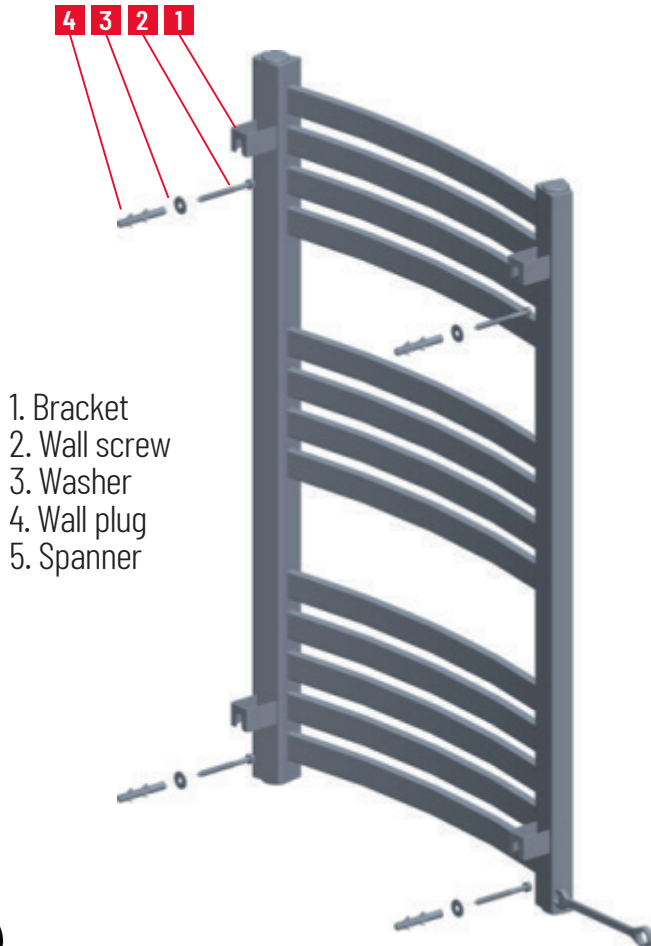

● MATTE BLACK SMOOTH (MBS)
ORD-0800500-MBS

FEATURES

- Wall Mounted
- Hardwire Installation Kit
- Mounting Instruction All
- Electric and Filled Filled
- Cover Plates

Timers available separately (not included)

SIZES

800 x 500 mm
1200 x 600 mm

SEE PAGE 2 FOR SPECIFICATION DRAWINGS

Product Code	Finishes	Sizes (mm)		Sizes (Inches)		Output (Watts / BTU)	Element Size	Number of Bars
		Height	Width	Height	Width			
ORD-0800500	PC, PN	800	500	31.5	19.69	254 / 866	150W	13
ORD-0800500	MB, MBS	800	500	31.5	19.69	489 / 1688	300W	13
ORD-1200600	PC, PN	1200	600	47.24	23.62	484 / 1651	300W	22
ORD-1200600	MB, MBS	1200	600	47.24	23.62	961 / 3280	400W	22

1. Bracket
2. Wall screw
3. Washer
4. Wall plug
5. Spanner

TIMERS AVAILABLE

Visit verrontowelwarmers.com for details

NOTE: Dimensions and specifications are subject to change without notice.