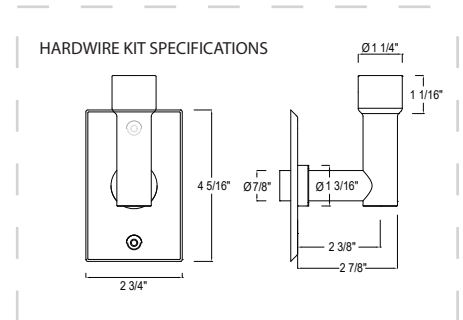

1. Bracket
2. Wall screw
3. Washer
4. Wall plug
5. Spanner

TIMERS AVAILABLE

Visit verrontowelwarmers.com for details

NOTE: Dimensions and specifications are subject to change without notice.