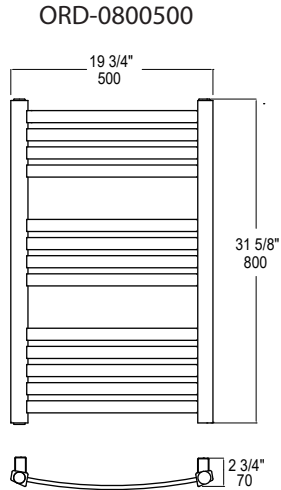

CHICAGO SERIES TOWEL WARMER

Chauffe-serviettes
Calentador de toallas