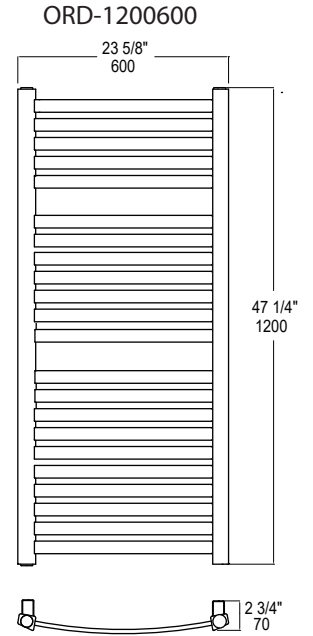

CHICAGO SERIES TOWEL WARMER

Chauffe-serviettes
Calentador de toallas