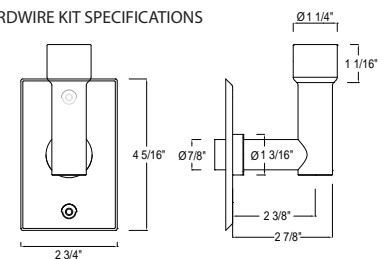

TIMERS AVAILABLE

Visit vernantowelwarmers.com for details

NOTE: Dimensions and specifications are subject to change without notice.