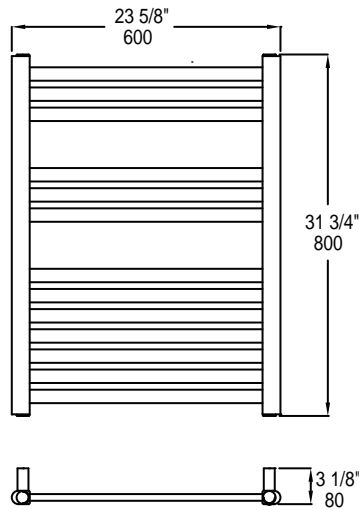

Towel Warmers

PRODUCT SPECIFICATION SHEET

DALLAS SERIES TOWEL WARMER

Chauffe-serviettes
Calentador de toallas

DAL-0800600