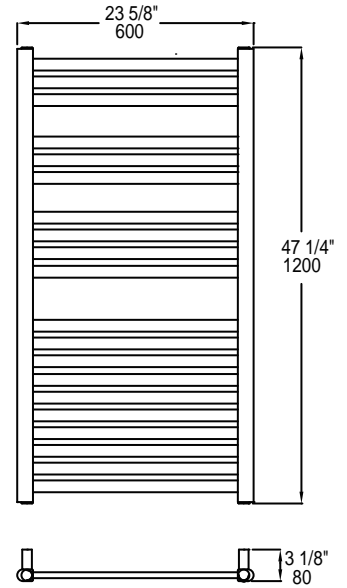

Vernon Towel Warmer Hardwire Kit Round -PC
Code: VTW-HWK-RD-PC

DAL-1200600