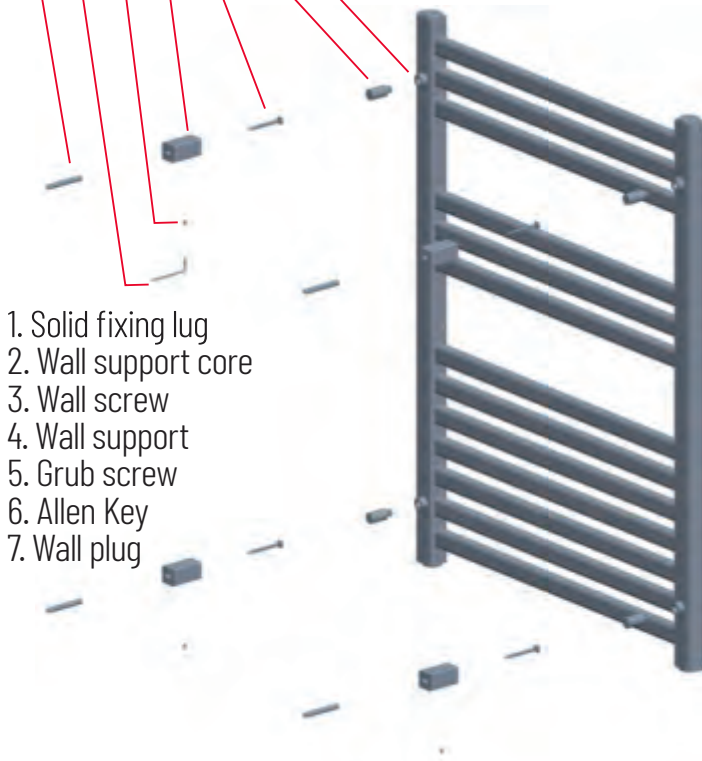

## DALLAS SERIES TOWEL WARMER

Chauffe-serviettes  
Calentador de toallas

DAL-0800600

DAL-1200600

- 7 6 5 4 3 2 1

Vernon Towel Warmer Hardwire Kit Round -PC  
Code: VTW-HWK-RD-PC

HARDWIRE KIT SPECIFICATIONS