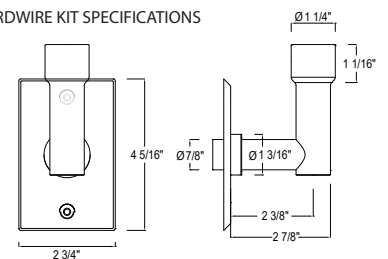

TIMERS AVAILABLE

Visit verrontowelwarmers.com for details

Intertek

NOTE: Dimensions and specifications are subject to change without notice.