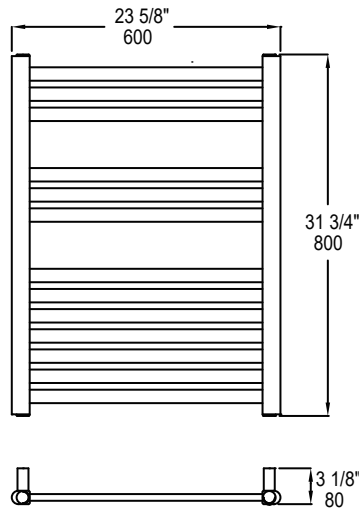

Timers available separately (not included)

SIZES

800 x 600 mm
1200 x 600 mm

SEE PAGE 2 FOR SPECIFICATION DRAWINGS

Product Code	Finishes	Sizes (mm)		Sizes (Inches)		Output (Watts / BTU)	Element Size	Number of Bars
		Height	Width	Height	Width			
DAL-0800600	PC, BN	800	600	31.5	23.62	293 / 1000	150W	13
DAL-0800600	MB	800	600	31.5	23.62	371 / 1266	300W	13
DAL-1200600	PC, BN	1200	600	47.24	23.62	448 / 1528	300W	20
DAL-1200600	MB	1200	600	47.24	23.62	567 / 1935	400W	20

NOTE: Dimensions and specifications are subject to change without notice.

Towel Warmers

PRODUCT SPECIFICATION SHEET

DALLAS SERIES TOWEL WARMER

Chauffe-serviettes
Calentador de toallas

DAL-0800600

DAL-1200600