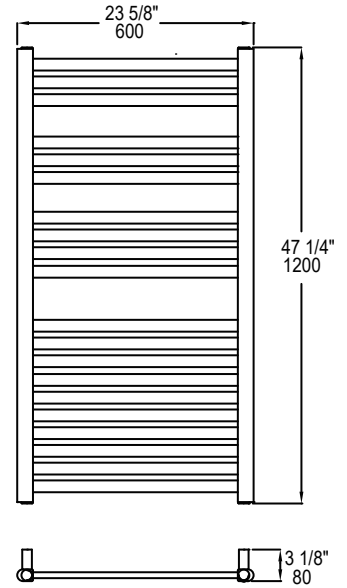

DAL-1200600