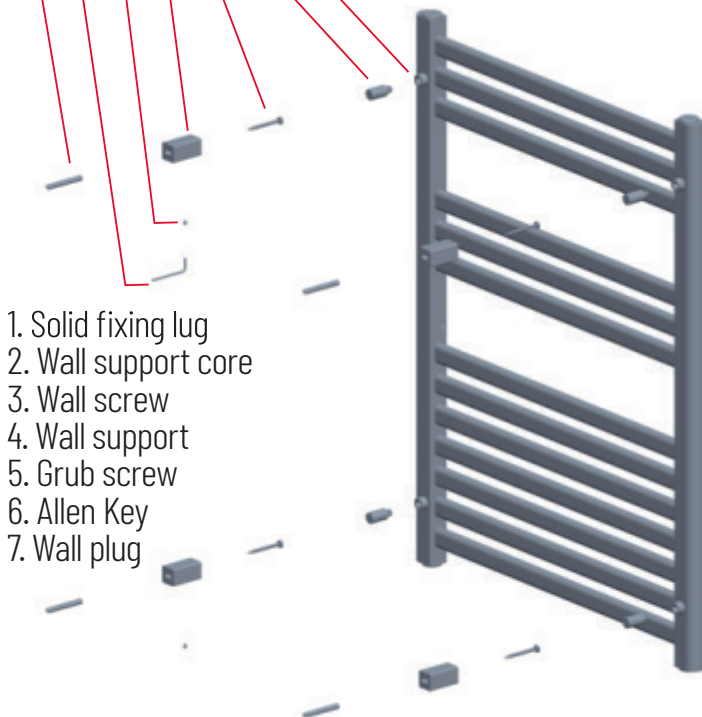

- 7 6 5 4 3 2 1

- 1. Solid fixing lug
- 2. Wall support core
- 3. Wall screw
- 4. Wall support
- 5. Grub screw
- 6. Allen Key
- 7. Wall plug

Vernon Towel Warmer Hardwire Kit Round -PC
Code: VTW-HWK-RD-PC