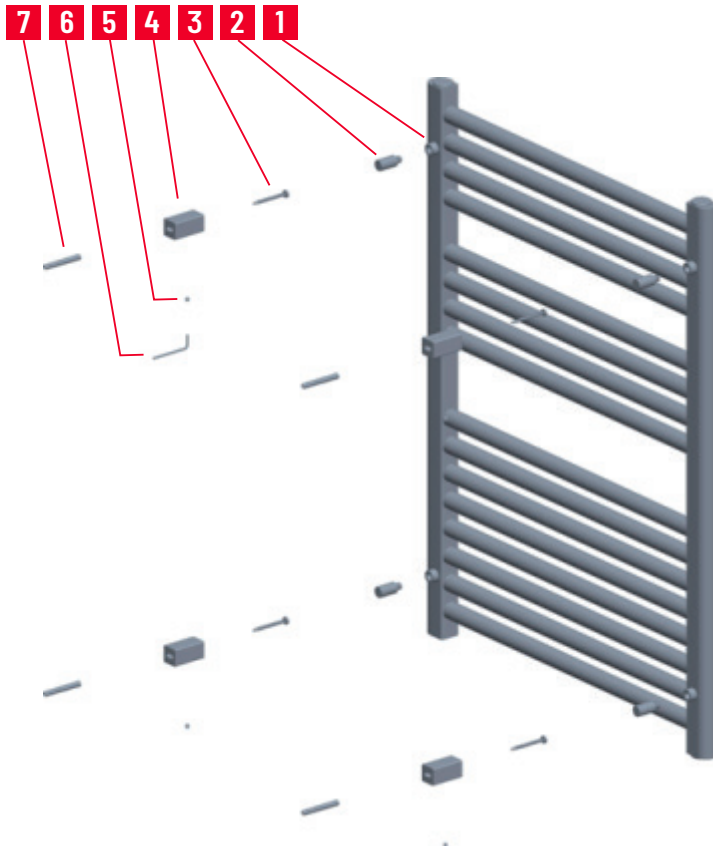

PRODUCT SPECIFICATION SHEET

DEN-0800600

DEN-1200600

Vernon Towel Warmer Hardwire Kit Round -PC
Code: VTW-HWK-RD-PC

**Installation
Diagram 3
- Denver**

1. Solid fixing lug
2. Wall support core
3. Wall screw
4. Wall support
5. Grub screw
6. Allen Key
7. Wall plug