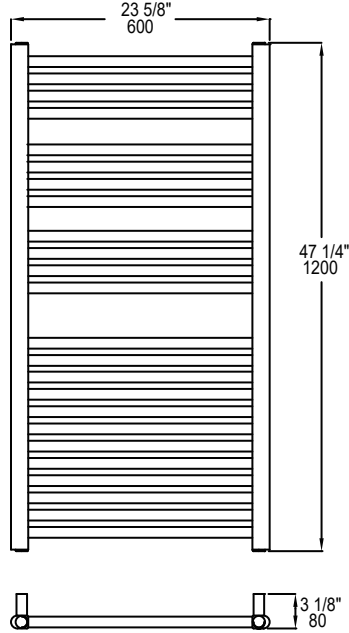

SIZES

- 800x600 MM
- 1200x600 MM

STOCKED FINISHES

- POLISHED CHROME (PC)
- POLISHED NICKEL (PN)
- BRUSHED NICKEL (BN)
- MATTE BLACK (MB)

DEN-0800600-BN

DEN-0800600-PN

DEN-0800600-MB

SEE OVER FOR SPECIFICATION DRAWINGS

Product Code	Finishes	Sizes (mm)		Sizes (Inches)		Output (Watts/BTU)	Element Size	Number of Elements
		Height	Width	Height	Width			
DEN-0800600	PC, BN, PN, MB	800	600	31.5	23.62	347 / 1184	150W	16
DEN-1200600	PC, BN, PN, MB	1200	600	47.24	23.62	520 / 1776	300W	24

PRODUCT SPECIFICATION SHEET

DEN-0800600

DEN-1200600

Vernon Towel Warmer Hardwire Kit Round -PC
Code: VTW-HWK-RD-PC

**Installation
Diagram 3
- Denver**

1. Solid fixing lug
2. Wall support core
3. Wall screw
4. Wall support
5. Grub screw
6. Allen Key
7. Wall plug