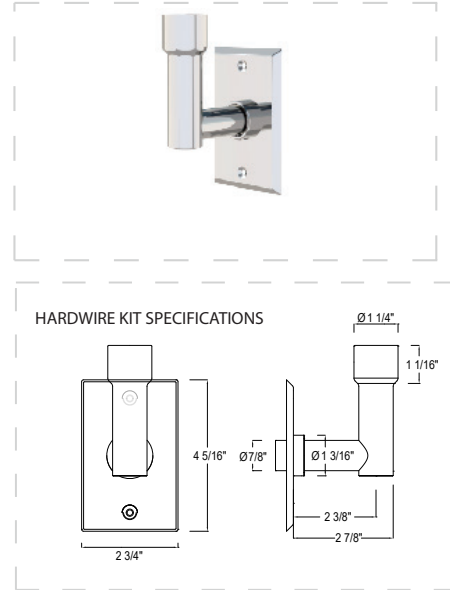

Product Code	Finishes	Sizes (mm)		Sizes (Inches)		Output (Watts/BTU)	Element Size	Number of Elements
		Height	Width	Height	Width			
DEN-0800600	PC, BN, PN, MB	800	600	31.5	23.62	347 / 1184	150W	16
DEN-1200600	PC, BN, PN, MB	1200	600	47.24	23.62	520 / 1776	300W	24

PRODUCT SPECIFICATION SHEET

DEN-0800600

DEN-1200600

Vernon Towel Warmer Hardwire Kit Round -PC
Code: VTW-HWK-RD-PC

**Installation
Diagram 3
- Denver**

1. Solid fixing lug
2. Wall support core
3. Wall screw
4. Wall support
5. Grub screw
6. Allen Key
7. Wall plug