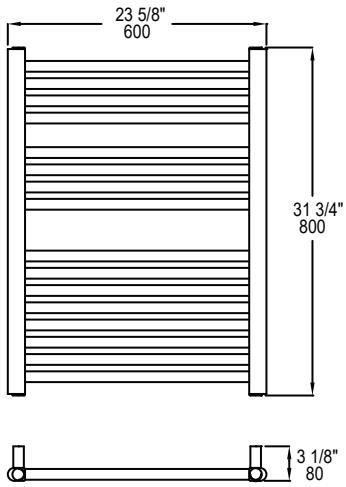

DENVER
Towel Warmer
Chauffe-serviettes
Calentador de toallas

PRODUCT SPECIFICATION SHEET

DEN-0800600