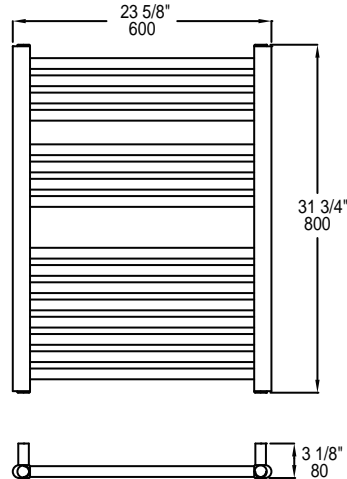

● MATTE BLACK (MB)
DEN-0800600-MB

FEATURES

- Wall Mounted
- Hardwire Installation Kit
- Mounting Instruction
- All Electric and Oil Filled
- Cover Plates

Timers available separately (not included)

SIZES

800 x 600 mm
1200 x 600 mm

SEE PAGE 2 FOR SPECIFICATION DRAWINGS

Product Code	Finishes	Sizes (mm)		Sizes (Inches)		Output (Watts / BTU)	Element Size	Number of Elements
		Height	Width	Height	Width			
DEN-0800600	PC, BN, PN, MB	800	600	31.5	23.62	347 / 1184	150W	16
DEN-1200600	PC, BN, PN, MB	1200	600	47.24	23.62	520 / 1776	300W	24

NOTE: Dimensions and specifications are subject to change without notice.

Towel Warmers

PRODUCT SPECIFICATION SHEET

DENVER SERIES TOWEL WARMER

Chauffe-serviettes
Calentador de toallas

DEN-0800600

DEN-1200600