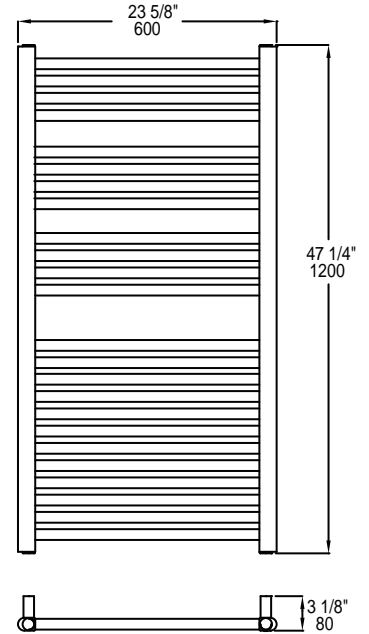

● MATTE BLACK (MB)
DEN-0800600-MB

FEATURES

- Wall Mounted
- Hardwire Installation Kit
- Mounting Instruction
- All Electric and Oil Filled
- Cover Plates

Timers available separately (not included)

SIZES

800 x 600 mm
1200 x 600 mm

SEE PAGE 2 FOR SPECIFICATION DRAWINGS

Product Code	Finishes	Sizes (mm)		Sizes (Inches)		Output (Watts / BTU)	Element Size	Number of Elements
		Height	Width	Height	Width			
DEN-0800600	PC, BN, PN, MB	800	600	31.5	23.62	347 / 1184	150W	16
DEN-1200600	PC, BN, PN, MB	1200	600	47.24	23.62	520 / 1776	300W	24

NOTE: Dimensions and specifications are subject to change without notice.

Towel Warmers

PRODUCT SPECIFICATION SHEET

DENVER SERIES TOWEL WARMER

Chauffe-serviettes
Calentador de toallas

DEN-0800600

DEN-1200600