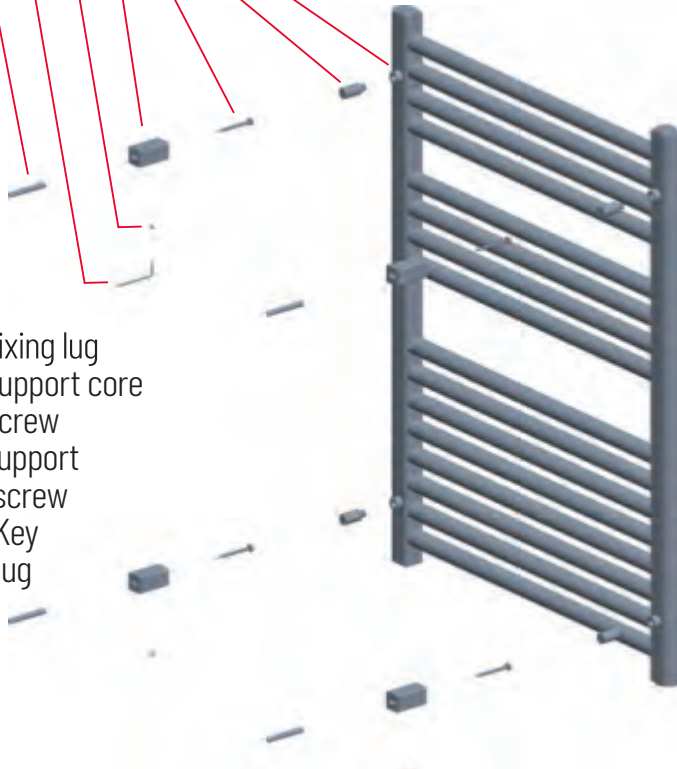

Vernon Towel Warmer Hardwire Kit Round -PC
Code: VTW-HWK-RD-PC

- 7
- 6
- 5
- 4
- 3
- 2
- 1

1. Solid fixing lug
2. Wall support core
3. Wall screw
4. Wall support
5. Grub screw
6. Allen Key
7. Wall plug

HARDWIRE KIT SPECIFICATIONS