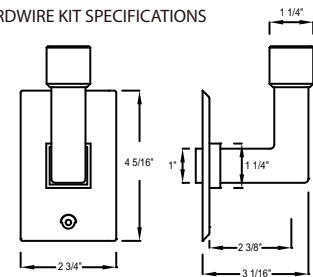

● MATTE BLACK (MB)
DEN-0800600-MB

FEATURES

- Wall Mounted
- Hardwire Installation Kit
- Mounting Instruction
- All Electric and Oil Filled
- Cover Plates

Timers available separately (not included)

SIZES

800 x 600 mm
1200 x 600 mm

SEE PAGE 2 FOR SPECIFICATION DRAWINGS

Product Code	Finishes	Sizes (mm)		Sizes (Inches)		Output (Watts / BTU)	Element Size	Number of Elements
		Height	Width	Height	Width			
DEN-0800600	PC, BN, PN, MB	800	600	31.5	23.62	347 / 1184	150W	16
DEN-1200600	PC, BN, PN, MB	1200	600	47.24	23.62	520 / 1776	300W	24

NOTE: Dimensions and specifications are subject to change without notice.

Towel Warmers

PRODUCT SPECIFICATION SHEET

DENVER SERIES TOWEL WARMER

Chauffe-serviettes
Calentador de toallas

DEN-0800600

DEN-1200600

Vernon Towel Warmer Hardwire Kit Round -PC
Code: VTW-HWK-RD-PC

- 7
- 6
- 5
- 4
- 3
- 2
- 1

1. Solid fixing lug
2. Wall support core
3. Wall screw
4. Wall support
5. Grub screw
6. Allen Key
7. Wall plug

HARDWIRE KIT SPECIFICATIONS