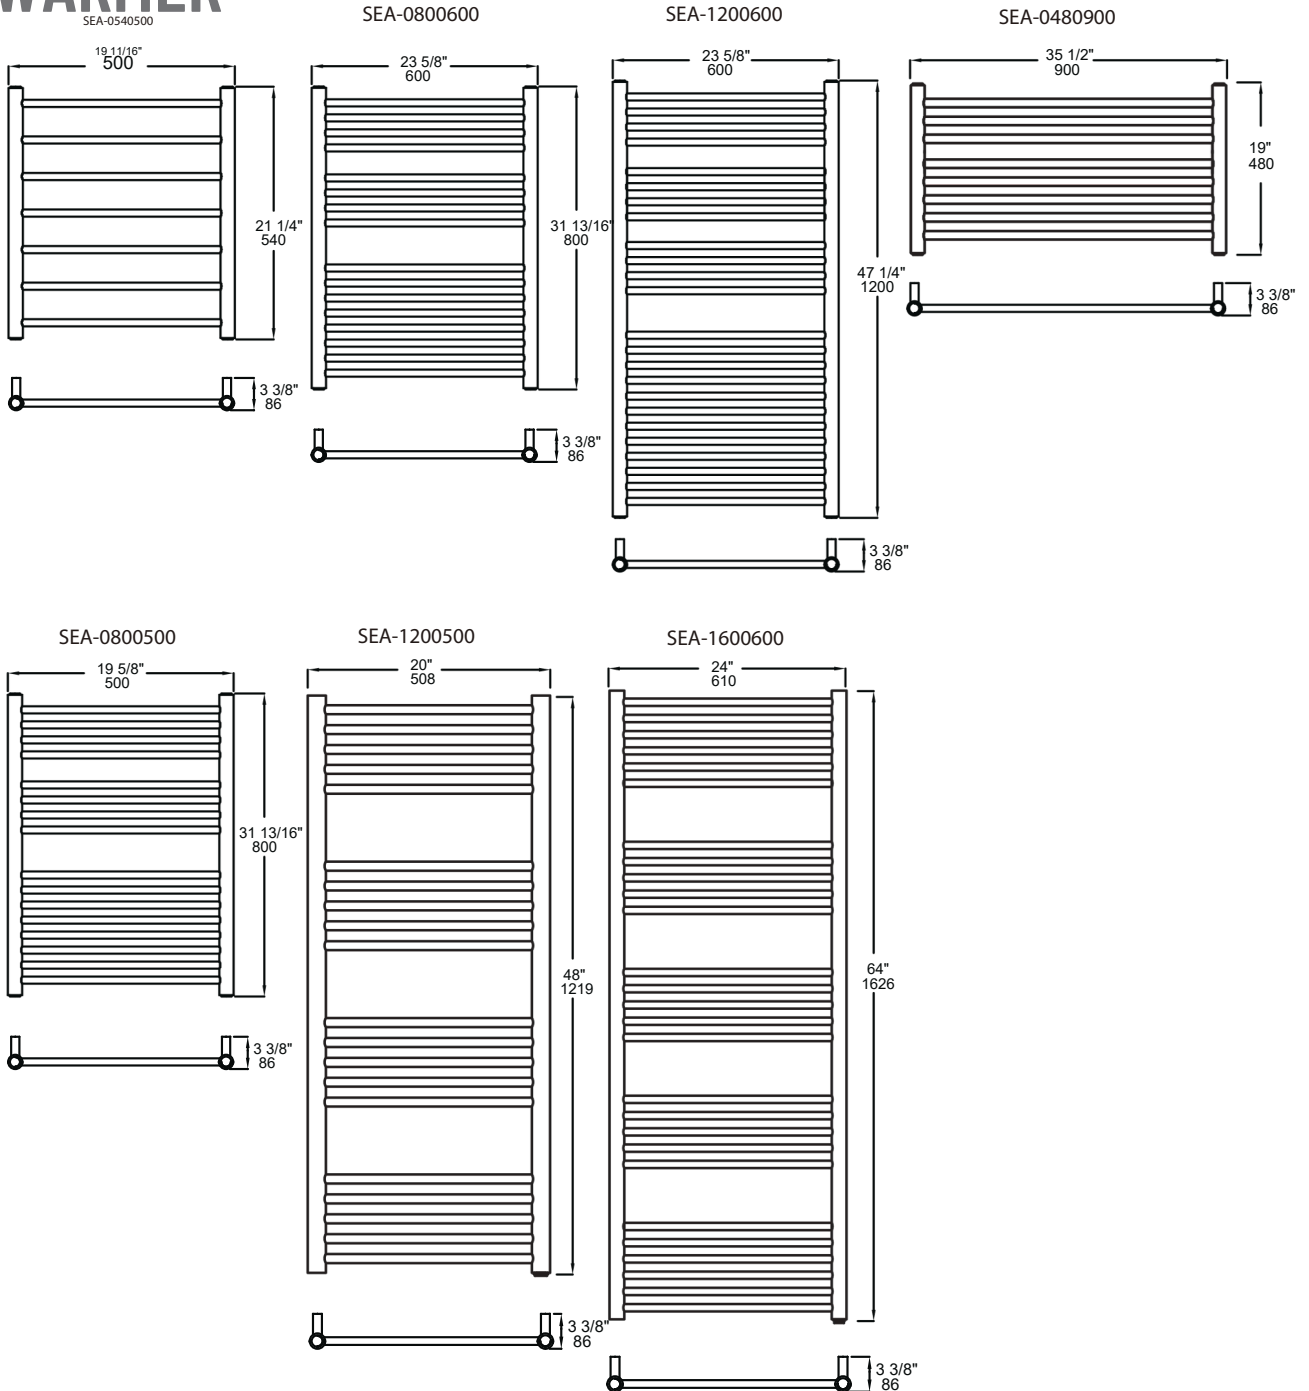

Towel Warmers

PRODUCT SPECIFICATION SHEET

SEATTLE SERIES TOWEL WARMER

Chauffe-serviettes
Calentador de toallas

NOTE: Dimensions and specifications are subject to change without notice.