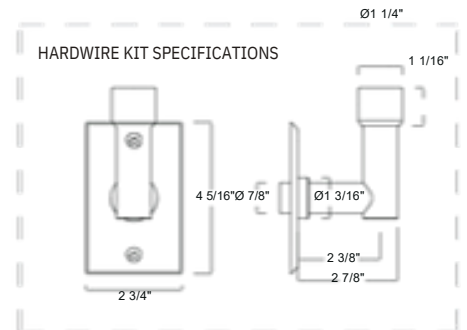

TIMERS AVAILABLE

Visit verrontowelwarmers.com for details

NOTE: Dimensions and specifications are subject to change without notice.