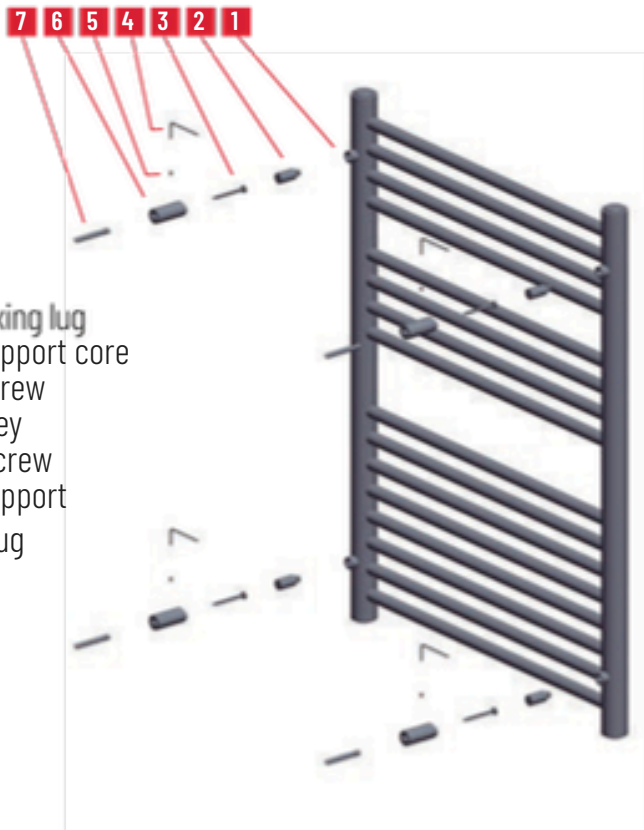

SEATTLE SERIES

TOWEL WARMER Chauffe-serviettes

Calentador de toallas

Vernon Towel Warmer Hardwire Kit Round -PC

Code: VTW-HWK-RD-PC

1. Solid fixing lug
2. Wall support core
3. Wall screw
4. Allen key
5. Grub screw
6. Wall support
7. Wall plug