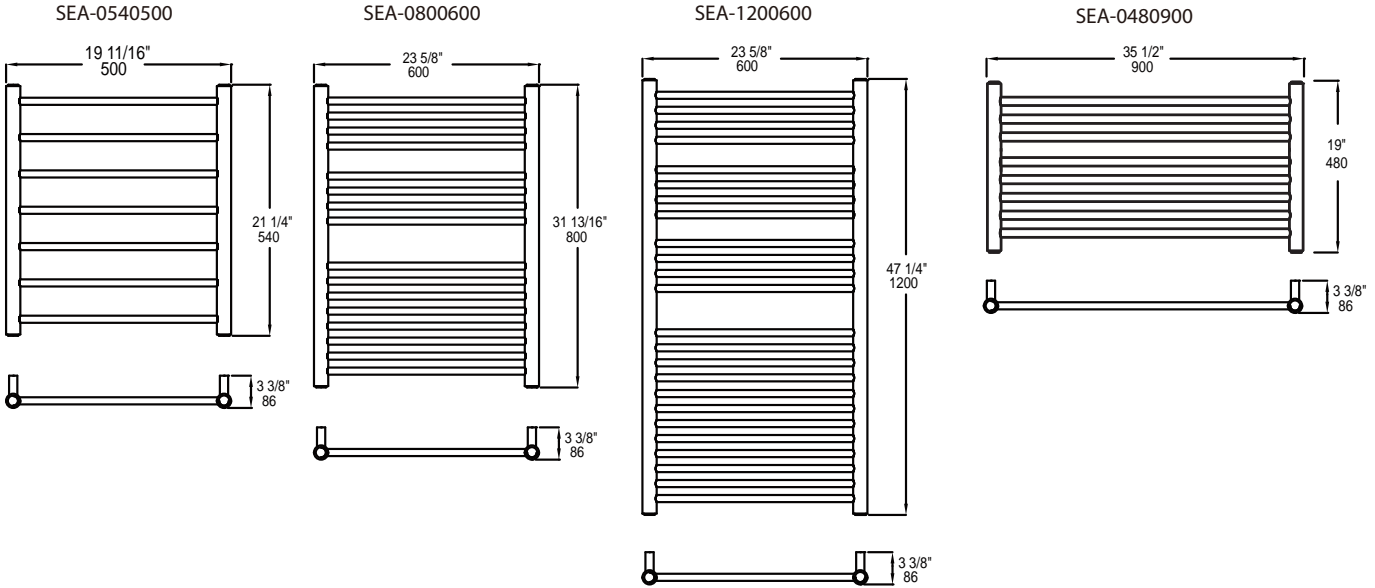

SEATTLE
Towel Warmer
Chauffe-serviettes
Calentador de toallas

PRODUCT SPECIFICATION SHEET

**Installation
Diagram 3
- Seattle**

1. Solid fixing lug
2. Wall support core
3. Wall screw
4. Allen key
5. Grub screw
6. Wall support
7. Wall plug

TIMERS AVAILABLE

Distributed by Kartners Bathroom Accessories
toll free number: 1-877-490-3537
website: www.vernontowelwarmers.com

Email: support@vernontowelwarmers.com