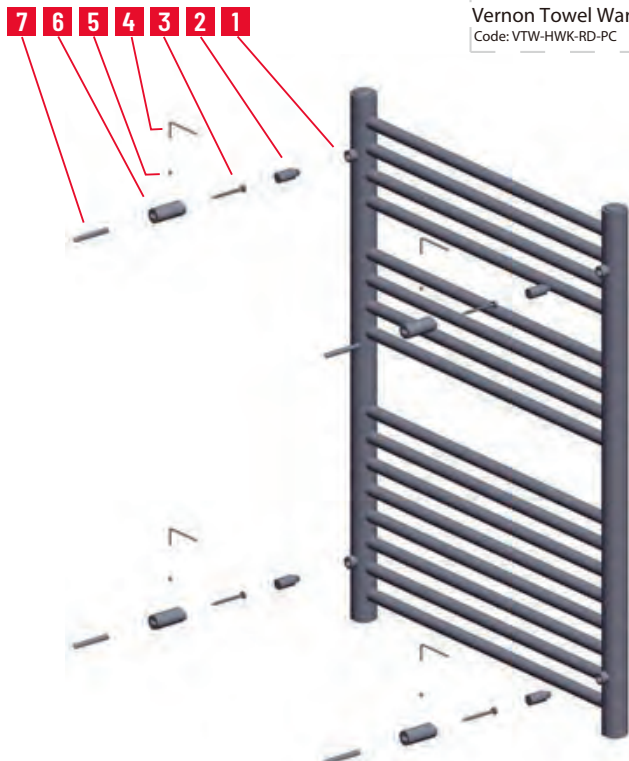

SEATTLE
Towel Warmer
Chauffe-serviettes
Calentador de toallas

PRODUCT SPECIFICATION SHEET

SEATTLE SERIES
SEA-0800600-PC

FEATURES

- WALL MOUNTED
 - HARDWIRE INSTALLATION KIT
 - MOUNTING INSTRUCTIONS
 - ALL ELECTRIC AND OIL FILLED
 - COVER PLATES
- TIMERS AVAILABLE SEPARATELY (NOT INCLUDED)

SEA-0800600-BN SEA-0800600-PN SEA-0800600-MB SEA-0800600-BB

SEA-0800600-PB SEA-0800600-MW SEA-0800600-PBC

SEE OVER FOR SPECIFICATION DRAWINGS

Product Code	Finishes	Sizes (mm)		Sizes (Inches)		Output (Watts/BTU)	Element Size	Number of Elements
		Height	Width	Height	Width			
SEA-0800600	PC, BN, PN, MB, BB, PB, MW, PBC	800	600	31.5	23.62	288 / 981	150W	16
SEA-1200600	PC, BN, PN, MB, BB, MW, PBC	1200	600	47.24	23.62	431 / 1472	300W	24
SEA-0540500	PC, MB, PB	540	500	21.26	19.69	125 / 425	100W	7
SEA-480900	PC, MB, BB	480	900	19.9	35.5	207 / 705	150W	8

PRODUCT SPECIFICATION SHEET

**Installation
Diagram 3
- Seattle**

1. Solid fixing lug
2. Wall support core
3. Wall screw
4. Allen key
5. Grub screw
6. Wall support
7. Wall plug

TIMERS AVAILABLE

VPT24-1PZ

DDS15-BDZ