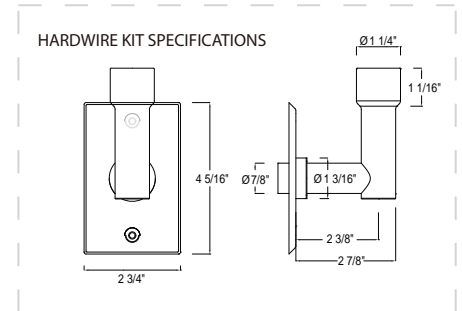

SEATTLE
Towel Warmer
Chauffe-serviettes
Calentador de toallas

PRODUCT SPECIFICATION SHEET

**Installation
Diagram 3
- Seattle**

1. Solid fixing lug
2. Wall support core
3. Wall screw
4. Allen key
5. Grub screw
6. Wall support
7. Wall plug

TIMERS AVAILABLE

Distributed by Kartners Bathroom Accessories
toll free number: 1-877-490-3537
website: www.vernontowelwarmers.com

Email: support@vernontowelwarmers.com