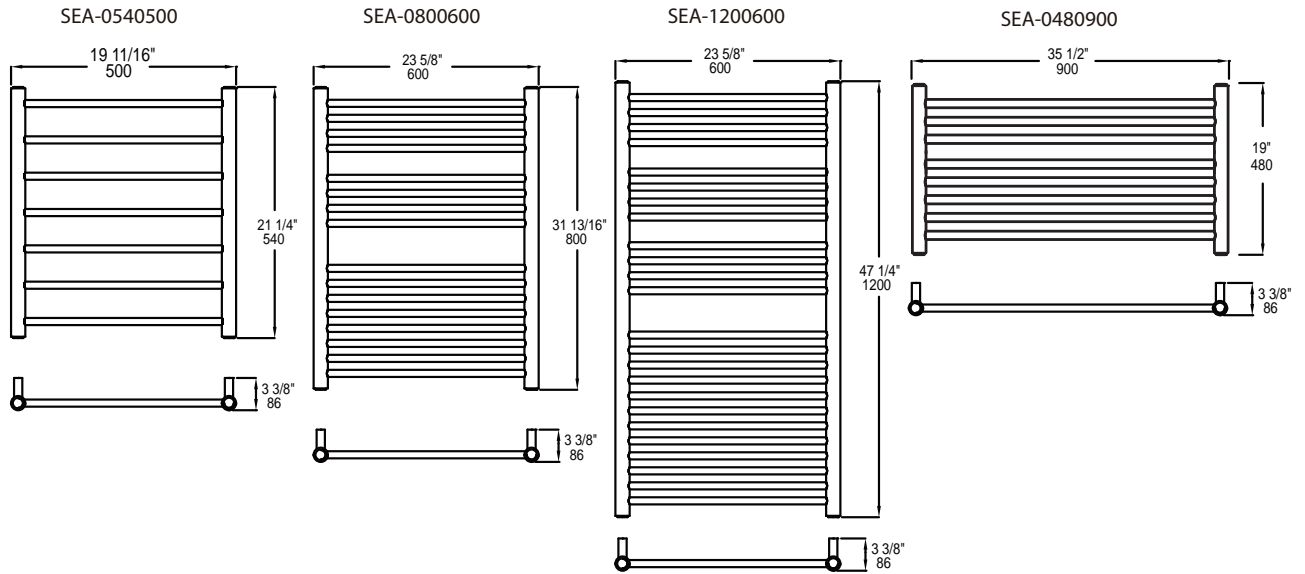

Towel Warmers

PRODUCT SPECIFICATION SHEET

SEATTLE SERIES TOWEL WARMER

Chauffe-serviettes
Calentador de toallas

Vernon Towel Warmer Hardwire Kit Round -PC
Code: VTW-HWK-RD-PC