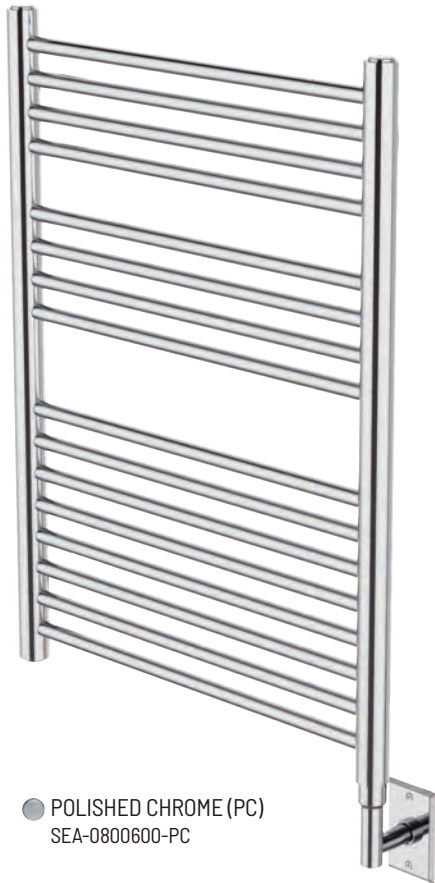

# SEATTLE SERIES TOWEL WARMER

Chauffe-serviettes  
Calentador de toallas

## STOCKED FINISHES

## SPECIAL FINISH ORDER

Available only for SEA-0800600 in select finishes. (See page 3)

## SIZES

- 480 x 900 mm
- 540 x 500 mm
- 800 x 600 mm
- 1200 x 600 mm