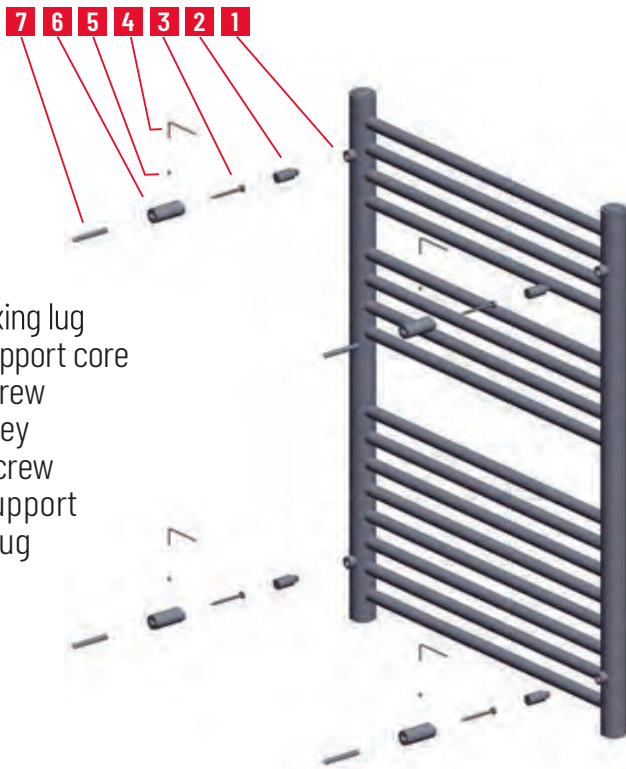

1. Solid fixing lug
2. Wall support core
3. Wall screw
4. Allen key
5. Grub screw
6. Wall support
7. Wall plug