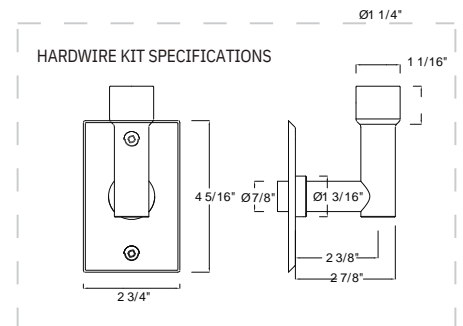

TIMERS AVAILABLE

Visit vernantowelwarmers.com for details

NOTE: Dimensions and specifications are subject to change without notice.