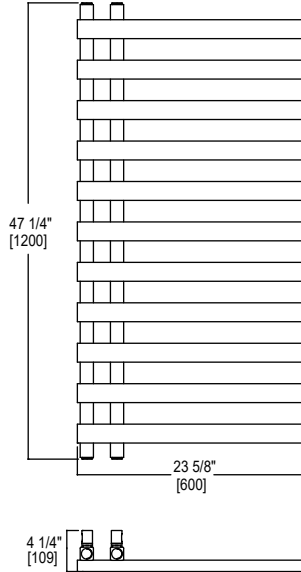

ACY-1200600