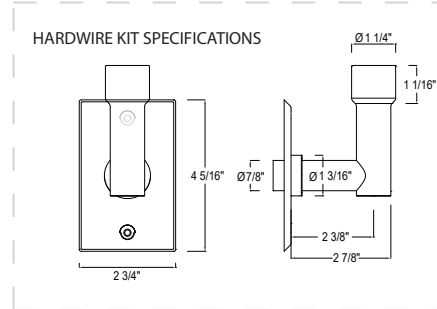

Product Code	Finishes	Sizes (mm)		Sizes (Inches)		Output (Watts/BTU)	Element Size	Number of Elements
		Height	Width	Height	Width			
ACY-0800600	PC, PN, MB, BN	800	600	31.50	23.62	522/1781	150W	8
ACY-1200600	PC, PN, MB, BN	1200	600	47.24	23.62	440/1501	300W	11

PRODUCT SPECIFICATION SHEET

ACY-0800600

ACY-1200600

Vernon Towel Warmer Hardwire Kit Round -PC
Code: VTW-HWK-RD-PC

**Installation
Diagram 4
- Atlantic City**

1. Solid fixing lug
2. Wall support core
3. Screw
4. Wall screw
5. Washer
6. Wall support
7. Grub screw
8. Wall plug