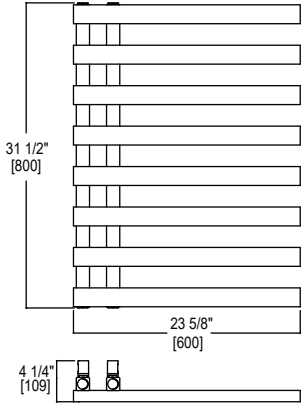

ATLANTIC CITY
Towel Warmer
Chauffe-serviettes
Calentador de toallas

PRODUCT SPECIFICATION SHEET

ACY-0800600