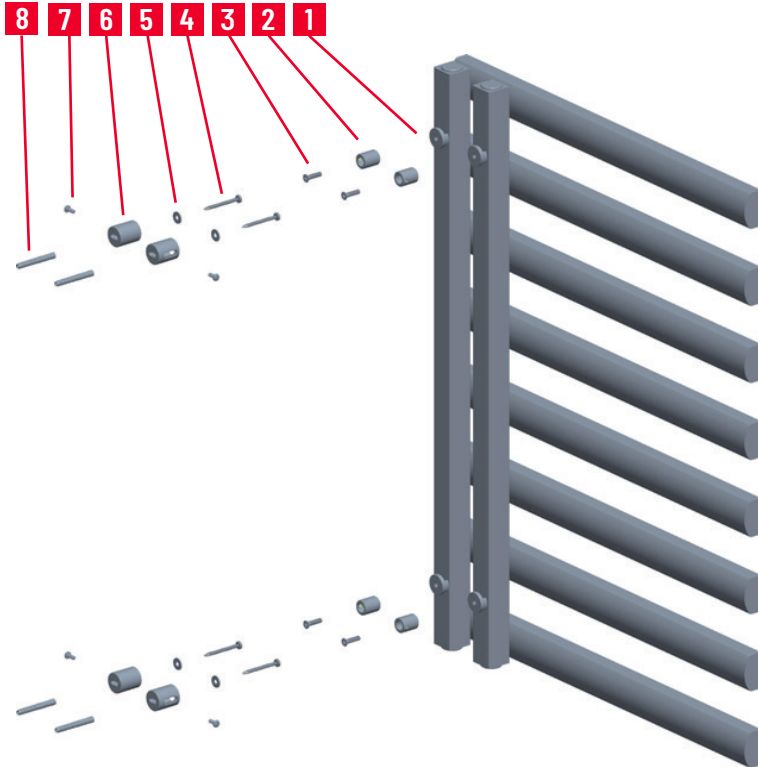

PRODUCT SPECIFICATION SHEET

ACY-0800600

ACY-1200600

Vernon Towel Warmer Hardwire Kit Round -PC
Code: VTW-HWK-RD-PC

**Installation
Diagram 4
- Atlantic City**

1. Solid fixing lug
2. Wall support core
3. Screw
4. Wall screw
5. Washer
6. Wall support
7. Grub screw
8. Wall plug