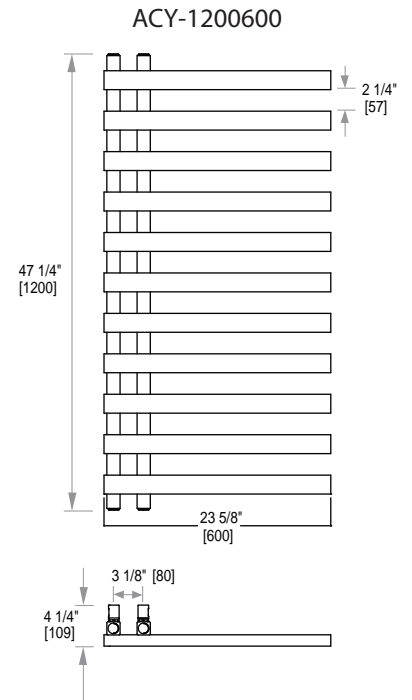

SIZES

800 x 600 mm
1200 x 600 mm

SEE PAGE 2 FOR SPECIFICATION DRAWINGS

Product Code	Finishes	Sizes (mm)		Sizes (Inches)		Output (Watts / BTU)	Element Size	Number of Elements
		Height	Width	Height	Width			
ACY-0800600	PC, BN, PN, MB	800	600	31.5	23.62	522 / 1781	150W	8
ACY-1200600	PC, BN, PN, MB	1200	600	47.24	23.62	440/ 1501	300W	11

NOTE: Dimensions and specifications are subject to change without notice.

Towel Warmers

PRODUCT SPECIFICATION SHEET

ATLANTIC CITY SERIES TOWEL WARMER

Chauffe-serviettes
Calentador de toallas

1. Solid fixing lug
2. Wall support core
3. Screw
4. Wall screw
5. Washer
6. Wall support
7. Grub screw
8. Wall plug