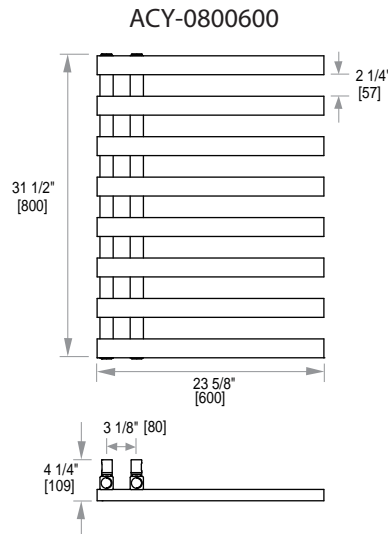

SIZES

800 x 600 mm
1200 x 600 mm

SEE PAGE 2 FOR SPECIFICATION DRAWINGS

Product Code	Finishes	Sizes (mm)		Sizes (Inches)		Output (Watts / BTU)	Element Size	Number of Elements
		Height	Width	Height	Width			
ACY-0800600	PC, BN, PN, MB	800	600	31.5	23.62	522 / 1781	150W	8
ACY-1200600	PC, BN, PN, MB	1200	600	47.24	23.62	440/ 1501	300W	11

NOTE: Dimensions and specifications are subject to change without notice.

Towel Warmers

PRODUCT SPECIFICATION SHEET

ATLANTIC CITY SERIES TOWEL WARMER

Chauffe-serviettes
Calentador de toallas

1. Solid fixing lug
2. Wall support core
3. Screw
4. Wall screw
5. Washer
6. Wall support
7. Grub screw
8. Wall plug