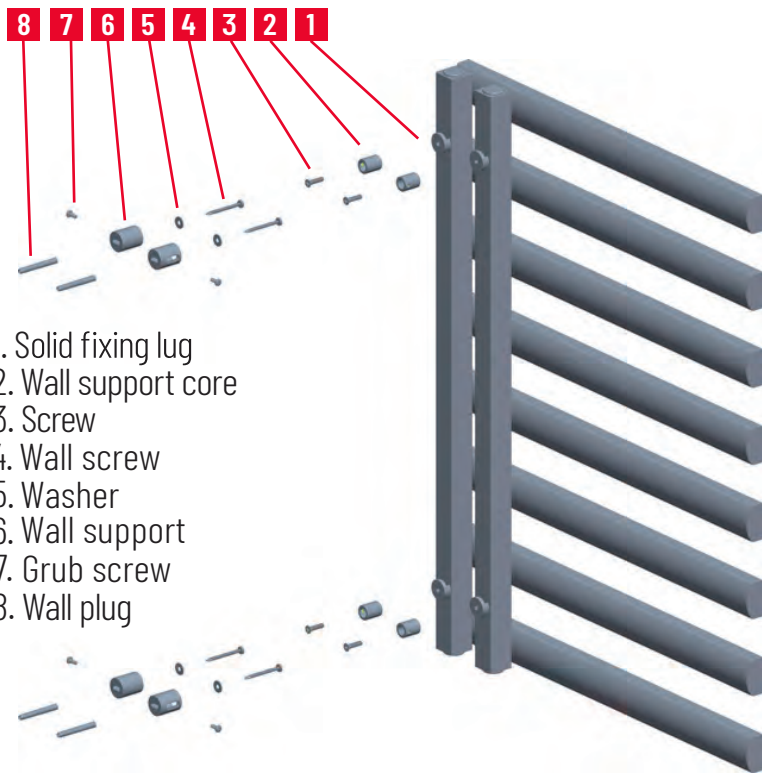

SIZES

800 x 600 mm
1200 x 600 mm

SEE PAGE 2 FOR SPECIFICATION DRAWINGS

Product Code	Finishes	Sizes (mm)		Sizes (Inches)		Output (Watts / BTU)	Element Size	Number of Elements
		Height	Width	Height	Width			
ACY-0800600	PC, BN, PN, MB	800	600	31.5	23.62	522 / 1781	150W	8
ACY-1200600	PC, BN, PN, MB	1200	600	47.24	23.62	440/ 1501	300W	11

NOTE: Dimensions and specifications are subject to change without notice.

Towel Warmers

PRODUCT SPECIFICATION SHEET

ATLANTIC CITY SERIES TOWEL WARMER

Chauffe-serviettes
Calentador de toallas

1. Solid fixing lug
2. Wall support core
3. Screw
4. Wall screw
5. Washer
6. Wall support
7. Grub screw
8. Wall plug

Vernon Towel Warmer Hardwire Kit Round -PC
Code: VTW-HWK-RD-PC

TIMERS AVAILABLE

Visit verrontowelwarmers.com for details

NOTE: Dimensions and specifications are subject to change without notice.