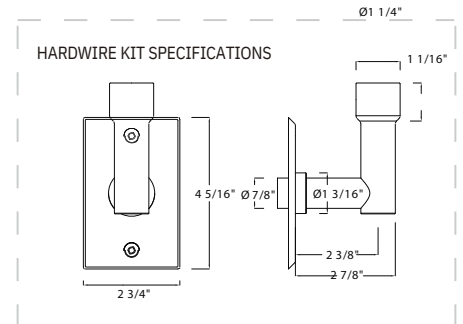

SIZES

800 x 600 mm
1200 x 600 mm

SEE PAGE 2 FOR SPECIFICATION DRAWINGS

Product Code	Finishes	Sizes (mm)		Sizes (Inches)		Output (Watts / BTU)	Element Size	Number of Elements
		Height	Width	Height	Width			
ACY-0800600	PC, BN, PN, MB	800	600	31.5	23.62	522 / 1781	150W	8
ACY-1200600	PC, BN, PN, MB	1200	600	47.24	23.62	440/ 1501	300W	11

NOTE: Dimensions and specifications are subject to change without notice.

Towel Warmers

PRODUCT SPECIFICATION SHEET

ATLANTIC CITY SERIES TOWEL WARMER

Chauffe-serviettes
Calentador de toallas

1. Solid fixing lug
2. Wall support core
3. Screw
4. Wall screw
5. Washer
6. Wall support
7. Grub screw
8. Wall plug

Vernon Towel Warmer Hardwire Kit Round -PC
Code: VTW-HWK-RD-PC

TIMERS AVAILABLE

Visit verrontowelwarmers.com for details

NOTE: Dimensions and specifications are subject to change without notice.