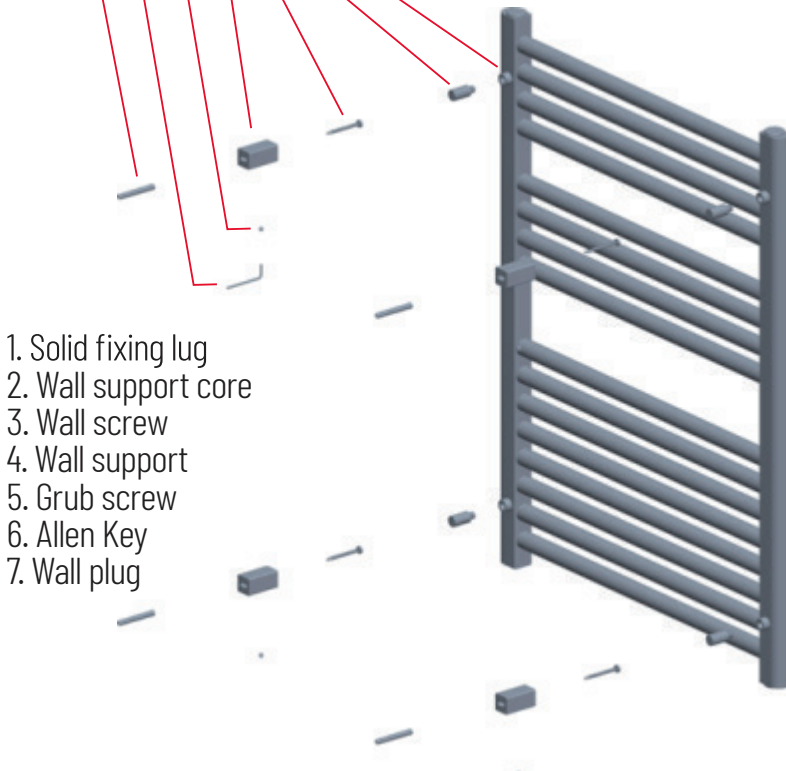

Intertek

NOTE: Dimensions and specifications are subject to change without notice.

Towel Warmers

PRODUCT SPECIFICATION SHEET

DENVER SERIES TOWEL WARMER

Chauffe-serviettes
Calentador de toallas

DEN-0800600

DEN-1200600

Vernon Towel Warmer Hardwire Kit Round -PC
Code: VTW-HWK-RD-PC

- 7
- 6
- 5
- 4
- 3
- 2
- 1

1. Solid fixing lug
2. Wall support core
3. Wall screw
4. Wall support
5. Grub screw
6. Allen Key
7. Wall plug

TIMERS AVAILABLE