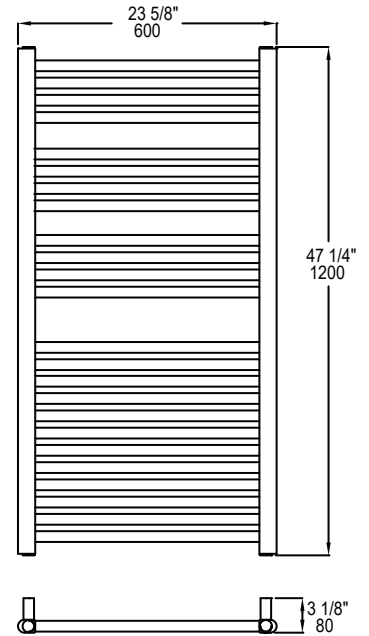

DEN-1200600

Vernon Towel Warmer Hardwire Kit Round -PC
Code: VTW-HWK-RD-PC

- 7
- 6
- 5
- 4
- 3
- 2
- 1