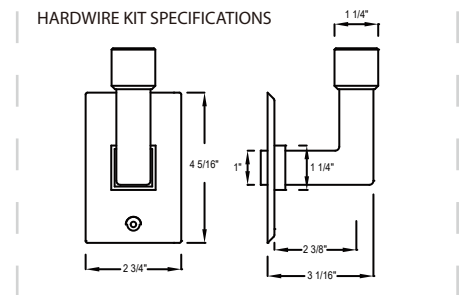

TIMERS AVAILABLE

Visit vernantowelwarmers.com for details

NOTE: Dimensions and specifications are subject to change without notice.