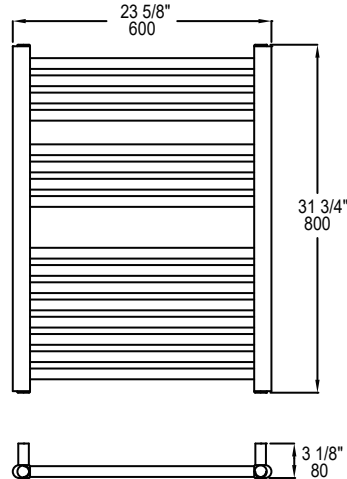

Towel Warmers

PRODUCT SPECIFICATION SHEET

DENVER SERIES TOWEL WARMER

Chauffe-serviettes
Calentador de toallas

DEN-0800600