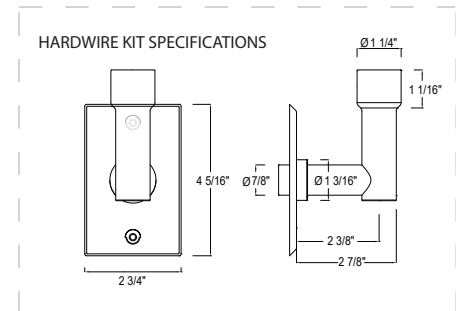

Vernon Towel Warmer Hardwire Kit Round -PC
Code: VTW-HWK-RD-PC

TIMERS AVAILABLE

Visit verrontowelwarmers.com for details

Intertek

NOTE: Dimensions and specifications are subject to change without notice.