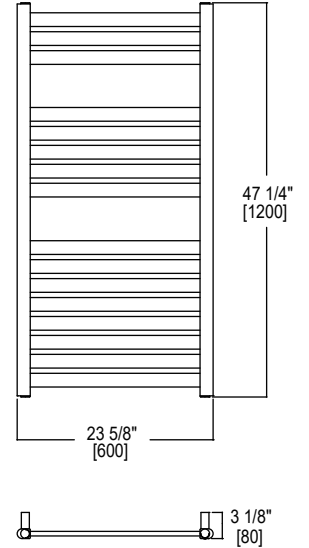

HOU-1200600

1. Solid fixing lug
2. Wall support core
3. Wall screw
4. Wall support
5. Grub screw
6. Allen Key
7. Wall plug