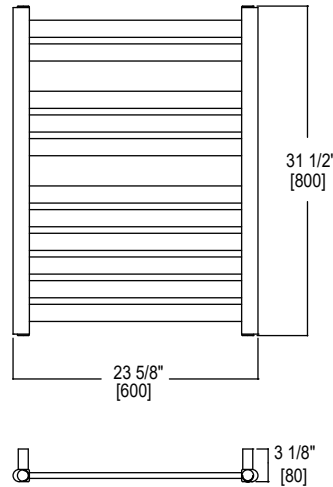

Towel Warmers

PRODUCT SPECIFICATION SHEET

HOUSTON SERIES TOWEL WARMER

Chauffe-serviettes
Calentador de toallas

HOU-0800600