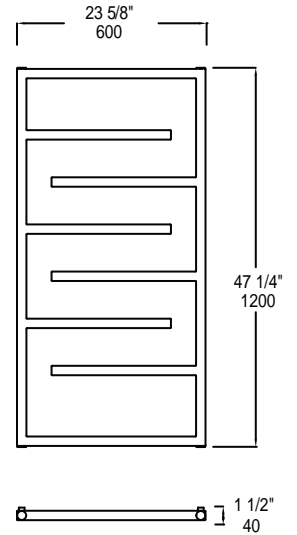

MIA-1200600