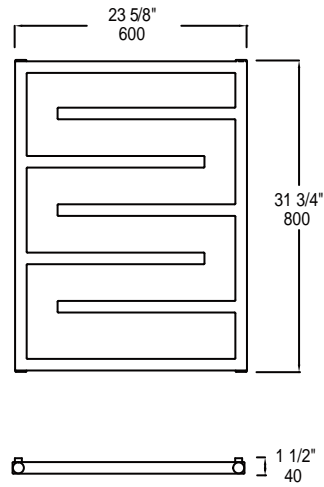

MIAMI SERIES TOWEL WARMER

Chauffe-serviettes
Calentador de toallas

MIA-0800600