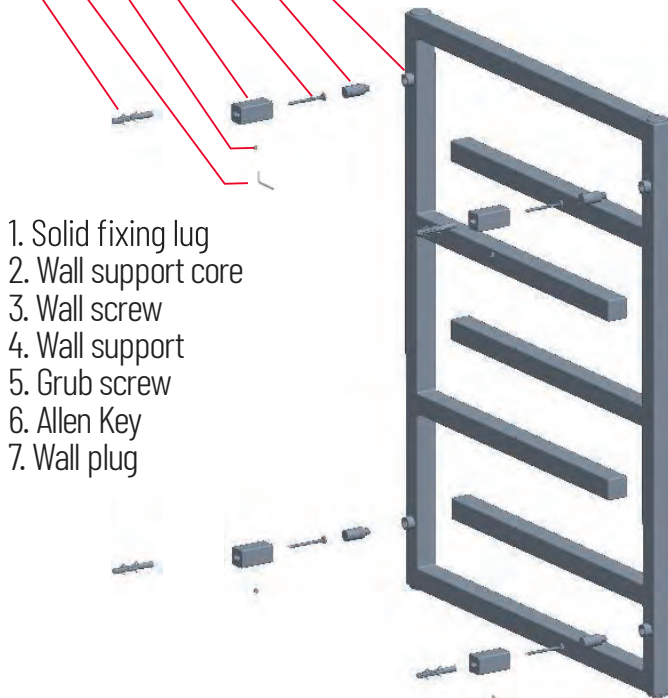

# MIAMI SERIES TOWEL WARMER

Chauffe-serviettes  
Calentador de toallas

MIA-0800600

MIA-1200600

- 7
- 6
- 5
- 4
- 3
- 2
- 1

1. Solid fixing lug
2. Wall support core
3. Wall screw
4. Wall support
5. Grub screw
6. Allen Key
7. Wall plug