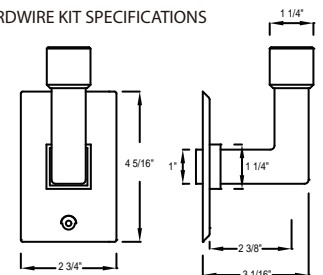

HARDWIRE KIT SPECIFICATIONS

TIMERS AVAILABLE

Visit verrontowelwarmers.com for details