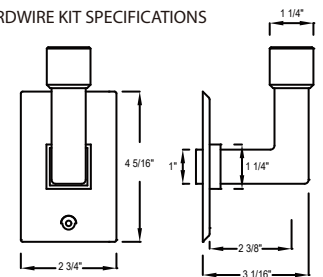

HARDWIRE KIT SPECIFICATIONS

TIMERS AVAILABLE

Visit verrontowelwarmers.com for details