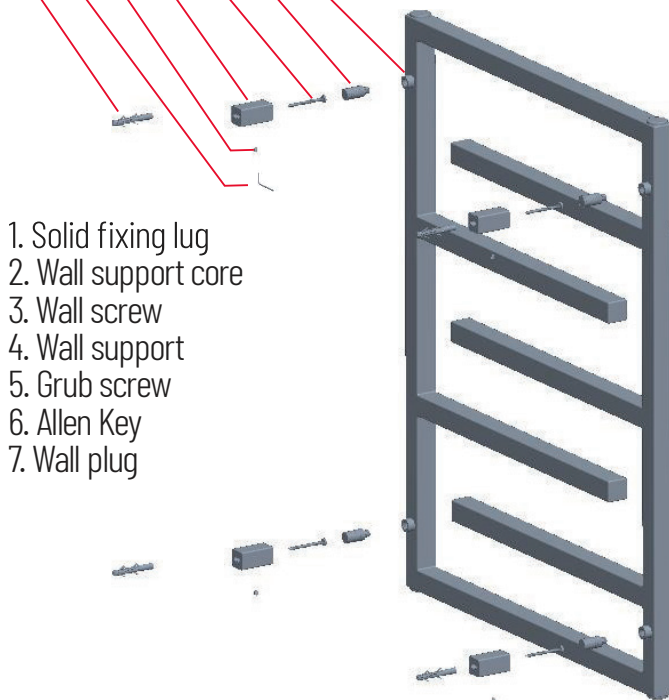

# MIAMI SERIES TOWEL WARMER

Chauffe-serviettes  
Calentador de toallas

MIA-0800600

MIA-1200600

- 7
- 6
- 5
- 4
- 3
- 2
- 1

1. Solid fixing lug
2. Wall support core
3. Wall screw
4. Wall support
5. Grub screw
6. Allen Key
7. Wall plug