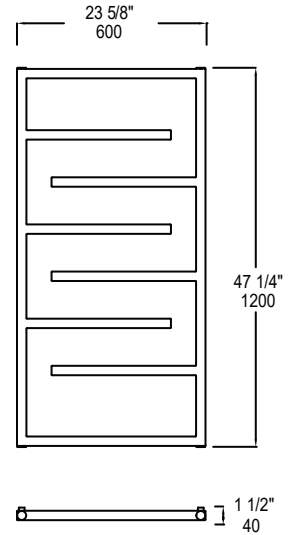

MIA-1200600