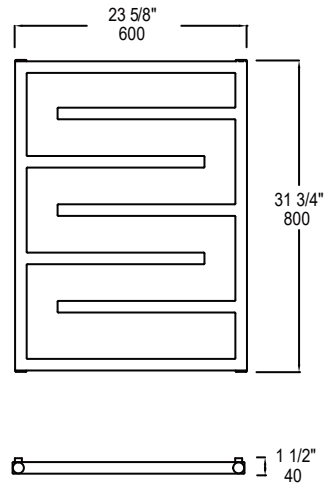

MIAMI SERIES TOWEL WARMER

Chauffe-serviettes
Calentador de toallas

MIA-0800600