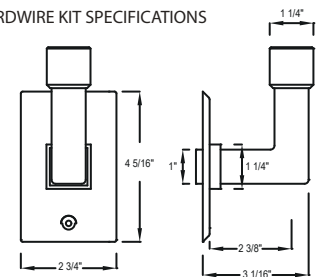

HARDWIRE KIT SPECIFICATIONS

TIMERS AVAILABLE

Visit verrontowelwarmers.com for details