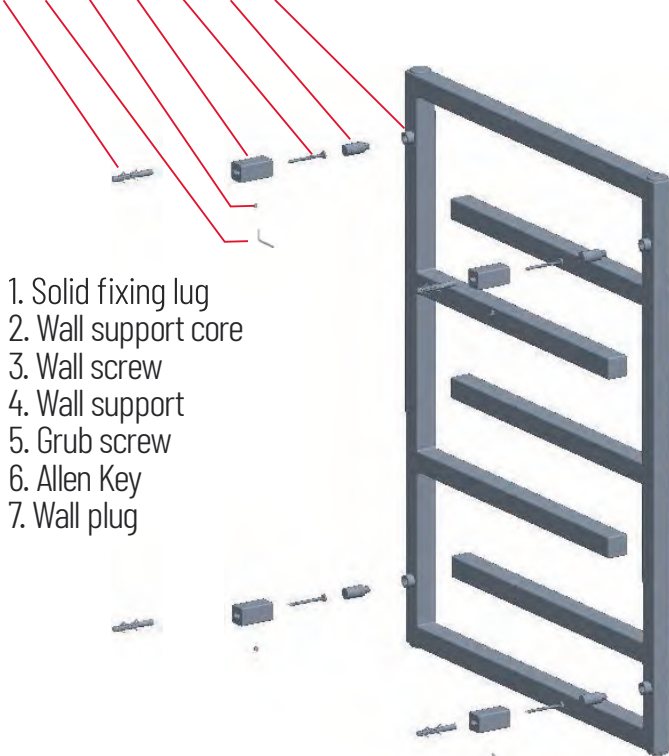

NOTE: Dimensions and specifications are subject to change without notice.

MIAMI SERIES TOWEL WARMER

Chauffe-serviettes
Calentador de toallas

MIA-0800600

MIA-1200600

7 6 5 4 3 2 1

1. Solid fixing lug
2. Wall support core
3. Wall screw
4. Wall support
5. Grub screw
6. Allen Key
7. Wall plug