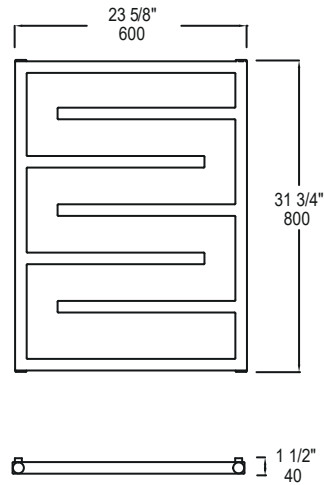

MIAMI SERIES TOWEL WARMER

Chauffe-serviettes
Calentador de toallas

MIA-0800600