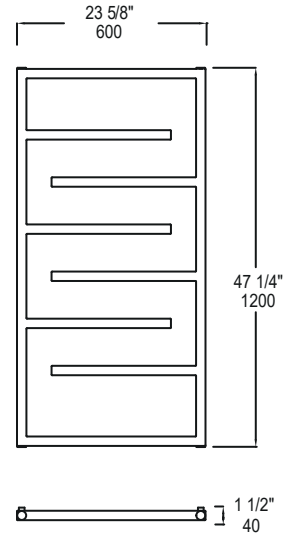

- Wall Mounted
- Hardwire Installation Kit
- Mounting Instruction All
- Electric and Fluid Filled
- Cover Plates

Timers available separately (not included)

SIZES

800 x 600 mm
1200 x 600 mm

SEE PAGE 2 FOR SPECIFICATION DRAWINGS

Product Code	Finishes	Sizes (mm)		Sizes (Inches)		Output (Watts / BTU)	Element Size	Number of Bars
		Height	Width	Height	Width			
MIA -0800600	PC	800	600	31.5	23.62	233 / 794	150W	7
MIA -0800600	MBS	800	600	31.5	23.62	295 / 903	300W	7
MIA -0800600	BB	800	600	31.5	23.62	295 / 903	150W	
MIA -1200600	PC	1200	600	47.24	23.62	292 / 995	300W	8
MIA -1200600	MBS	1200	600	47.24	23.62	369 / 1259	400W	8
MIA -1200600	BB	1200	600	47.24	23.62	369 / 1259	300W	

NOTE: Dimensions and specifications are subject to change without notice.

MIAMI SERIES TOWEL WARMER

Chauffe-serviettes
Calentador de toallas

MIA-0800600

MIA-1200600

7 6 5 4 3 2 1

1. Solid fixing lug
2. Wall support core
3. Wall screw
4. Wall support
5. Grub screw
6. Allen Key
7. Wall plug