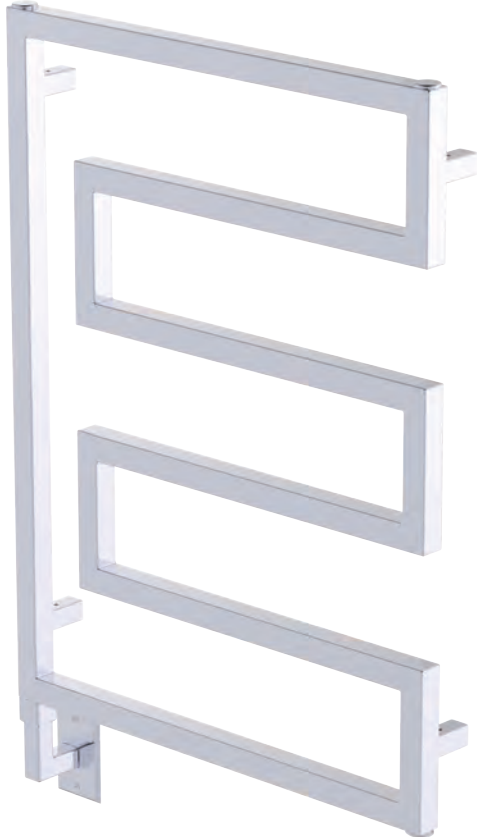

# NASHVILLE SERIES TOWEL WARMER

Chauffe-serviettes  
Calentador de toallas

● POLISHED CHROME (PC)  
BNA-0800600-PC

### SIZES

800 x 600 mm  
1200 x 600 mm