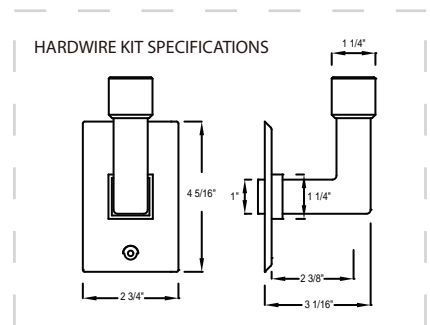

TIMERS AVAILABLE

Visit verrontowelwarmers.com for details

NOTE: Dimensions and specifications are subject to change without notice.