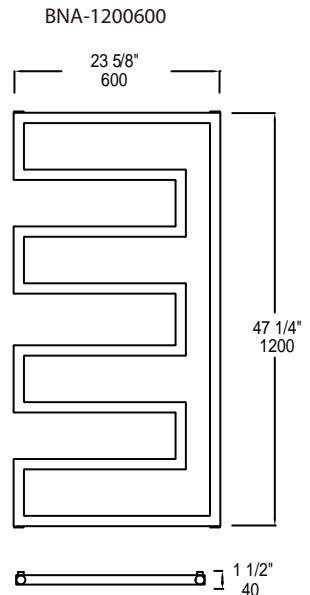

Towel Warmers

PRODUCT SPECIFICATION SHEET

NASHVILLE SERIES TOWEL WARMER

Chauffe-serviettes
Calentador de toallas

1. Solid fixing lug
2. Wall support core
3. Wall screw
4. Wall support
5. Grub screw
6. Allen Key
7. Wall plug