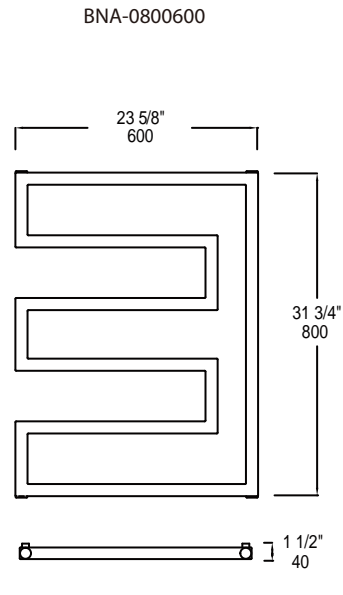

Towel Warmers

PRODUCT SPECIFICATION SHEET

NASHVILLE SERIES TOWEL WARMER

Chauffe-serviettes
Calentador de toallas

1. Solid fixing lug
2. Wall support core
3. Wall screw
4. Wall support
5. Grub screw
6. Allen Key
7. Wall plug