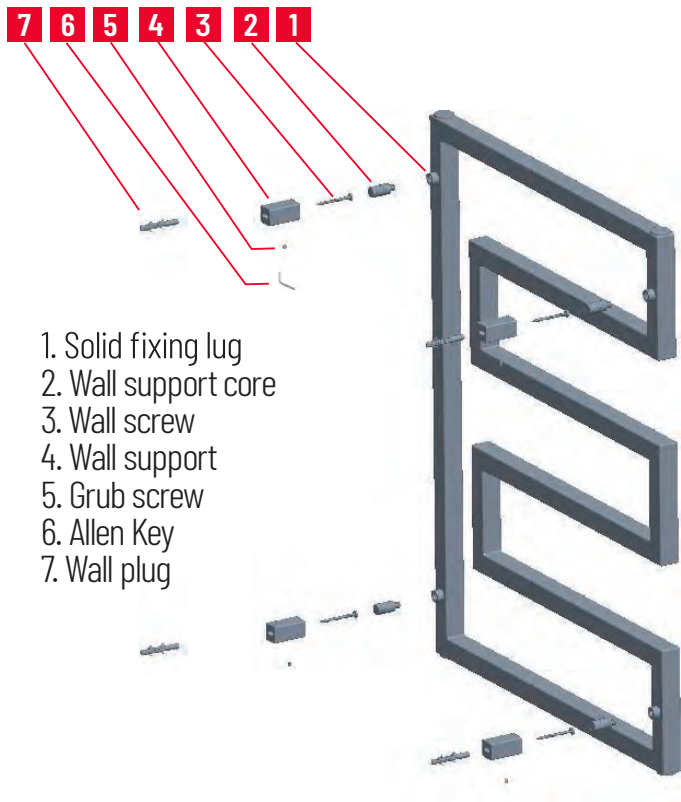

Towel Warmers

PRODUCT SPECIFICATION SHEET

NASHVILLE SERIES TOWEL WARMER

Chauffe-serviettes
Calentador de toallas

1. Solid fixing lug
2. Wall support core
3. Wall screw
4. Wall support
5. Grub screw
6. Allen Key
7. Wall plug