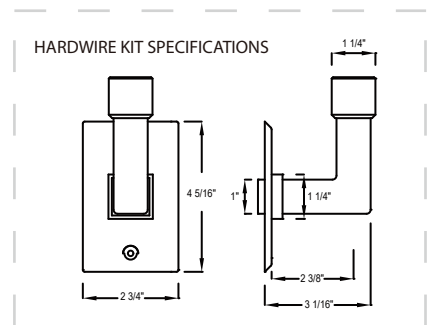

TIMERS AVAILABLE

Visit verrontowelwarmers.com for details

NOTE: Dimensions and specifications are subject to change without notice.