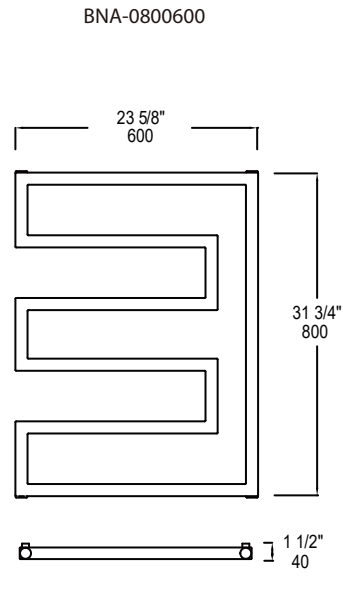

Timers available separately (not included)

SIZES

800 x 600 mm
1200 x 600 mm

SEE PAGE 2 FOR SPECIFICATION DRAWINGS

Product Code	Finishes	Sizes (mm)		Sizes (Inches)		Output (Watts / BTU)	Element Size	Number of Bars
		Height	Width	Height	Width			
BNA-0800600	PC	800	600	31.5	23.62	213 / 727	300W	6
BNA-0800600	MBS	800	600	31.5	23.62	266 / 908	300W	6
BNA-1200600	PC	1200	600	47.24	23.62	294 / 1004	400W	8
BNA-1200600	MBS	1200	600	47.24	23.62	370 / 1263	400W	8

NOTE: Dimensions and specifications are subject to change without notice.

Towel Warmers

PRODUCT SPECIFICATION SHEET

NASHVILLE SERIES TOWEL WARMER

Chauffe-serviettes
Calentador de toallas

- 1. Solid fixing lug
- 2. Wall support core
- 3. Wall screw
- 4. Wall support
- 5. Grub screw
- 6. Allen Key
- 7. Wall plug