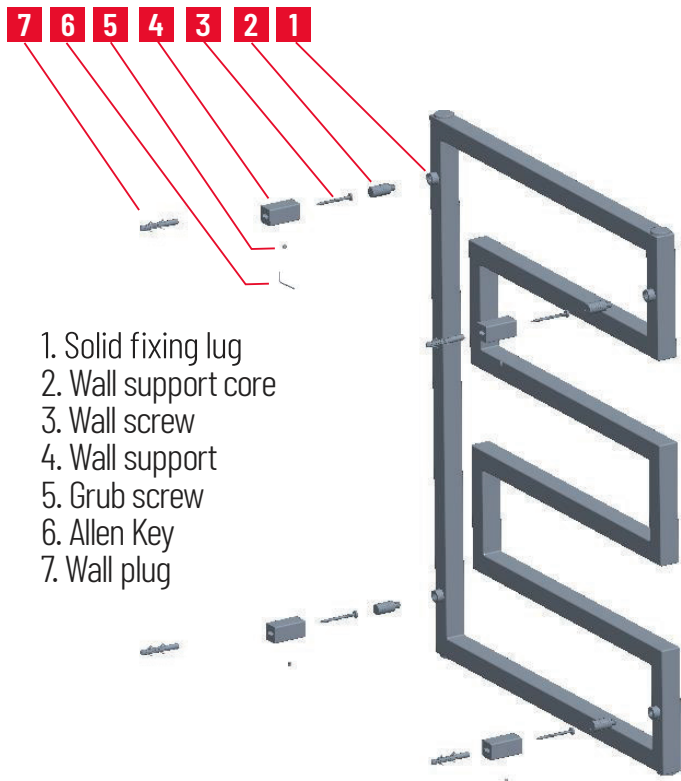

Timers available separately (not included)

SIZES

800 x 600 mm
1200 x 600 mm

SEE PAGE 2 FOR SPECIFICATION DRAWINGS

Product Code	Finishes	Sizes (mm)		Sizes (Inches)		Output (Watts / BTU)	Element Size	Number of Bars
		Height	Width	Height	Width			
BNA-0800600	PC	800	600	31.5	23.62	213 / 727	300W	6
BNA-0800600	MBS	800	600	31.5	23.62	266 / 908	300W	6
BNA-1200600	PC	1200	600	47.24	23.62	294 / 1004	400W	8
BNA-1200600	MBS	1200	600	47.24	23.62	370 / 1263	400W	8

NOTE: Dimensions and specifications are subject to change without notice.

Towel Warmers

PRODUCT SPECIFICATION SHEET

NASHVILLE SERIES TOWEL WARMER

Chauffe-serviettes
Calentador de toallas

- 1. Solid fixing lug
- 2. Wall support core
- 3. Wall screw
- 4. Wall support
- 5. Grub screw
- 6. Allen Key
- 7. Wall plug

Vernon Towel Warmer Hardwire Kit Square-PC
Code: VTW-HWK-SQ-PC

TIMERS AVAILABLE

Visit verrontowelwarmers.com for details

NOTE: Dimensions and specifications are subject to change without notice.