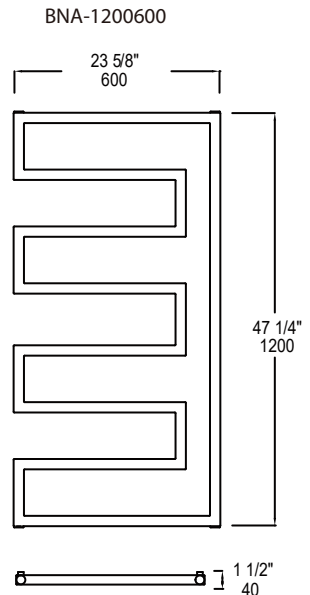

Timers available separately (not included)

SIZES

800 x 600 mm
1200 x 600 mm

SEE PAGE 2 FOR SPECIFICATION DRAWINGS

Product Code	Finishes	Sizes (mm)		Sizes (Inches)		Output (Watts / BTU)	Element Size	Number of Bars
		Height	Width	Height	Width			
BNA-0800600	PC	800	600	31.5	23.62	213 / 727	300W	6
BNA-0800600	MBS	800	600	31.5	23.62	266 / 908	300W	6
BNA-1200600	PC	1200	600	47.24	23.62	294 / 1004	400W	8
BNA-1200600	MBS	1200	600	47.24	23.62	370 / 1263	400W	8

NOTE: Dimensions and specifications are subject to change without notice.

Towel Warmers

PRODUCT SPECIFICATION SHEET

NASHVILLE SERIES TOWEL WARMER

Chauffe-serviettes
Calentador de toallas

- 1. Solid fixing lug
- 2. Wall support core
- 3. Wall screw
- 4. Wall support
- 5. Grub screw
- 6. Allen Key
- 7. Wall plug