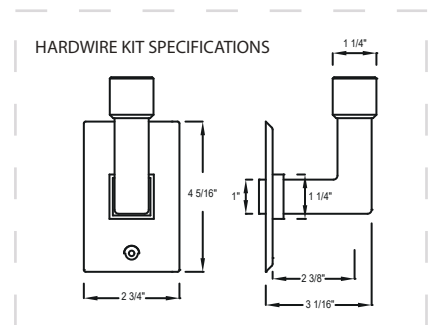

TIMERS AVAILABLE

Visit verrontowelwarmers.com for details