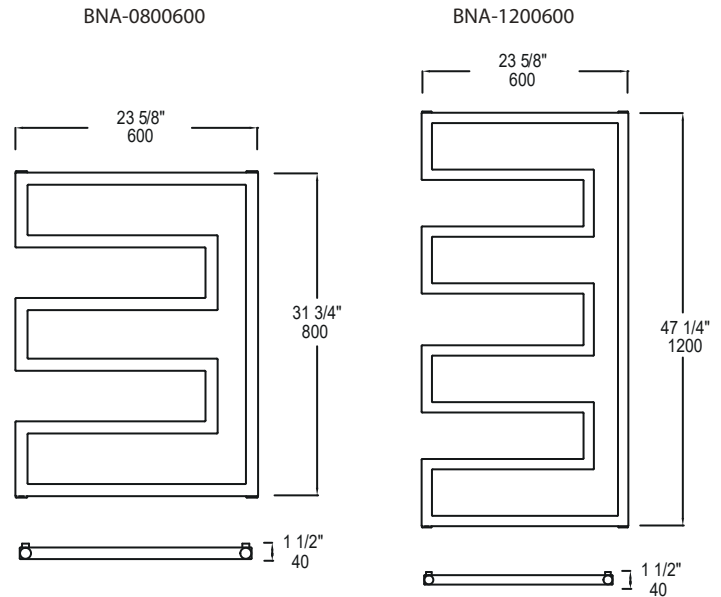

Timers available separately (not included)

SIZES

800 x 600 mm
1200 x 600 mm

SEE PAGE 2 FOR SPECIFICATION DRAWINGS

Product Code	Finishes	Sizes (mm)		Sizes (Inches)		Output (Watts / BTU)	Element Size	Number of Bars
		Height	Width	Height	Width			
BNA-0800600	PC	800	600	31.5	23.62	213 / 727	300W	6
BNA-0800600	MBS	800	600	31.5	23.62	266 / 908	300W	6
BNA-1200600	PC	1200	600	47.24	23.62	294 / 1004	400W	8
BNA-1200600	MBS	1200	600	47.24	23.62	370 / 1263	400W	8

NOTE: Dimensions and specifications are subject to change without notice.

NASHVILLE SERIES TOWEL WARMER

Chauffe-serviettes
Calentador de toallas

1. Solid fixing lug
2. Wall support core
3. Wall screw
4. Wall support
5. Grub screw
6. Allen Key
7. Wall plug