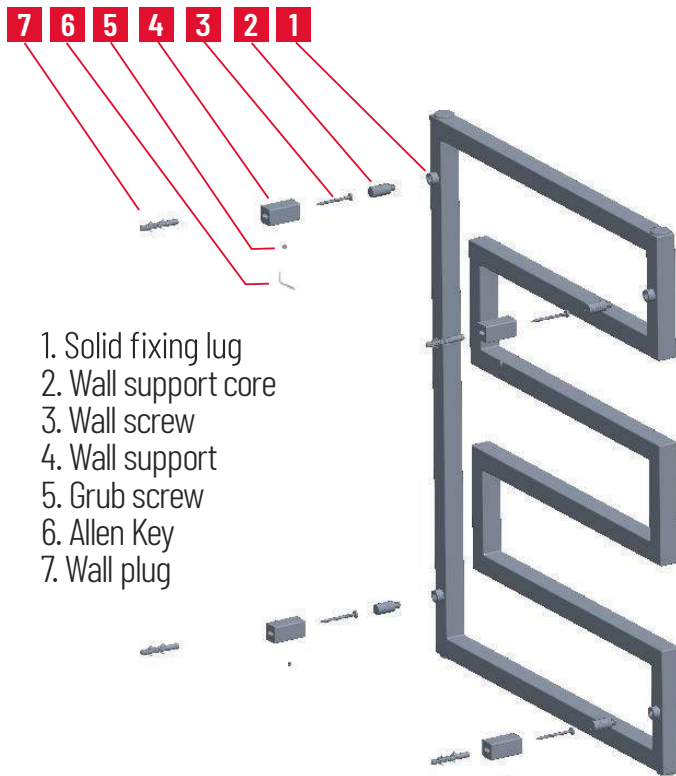

NASHVILLE SERIES TOWEL WARMER

Chauffe-serviettes
Calentador de toallas

● POLISHED CHROME (PC)
BNA-0800600-PC

STOCKED FINISHES

● MATTE BLACK SMOOTH (MBS)
BNA-0800600-MBS

FEATURES

- Wall Mounted Hardwire
- Installation Kit
- Mounting Instruction All
- Electric and Fluid Filled
- Cover Plates

Timers available separately (not included)

SIZES

800 x 600 mm
1200 x 600 mm

SEE PAGE 2 FOR SPECIFICATION DRAWINGS

Product Code	Finishes	Sizes (mm)		Sizes (Inches)		Output (Watts / BTU)	Element Size	Number of Bars
		Height	Width	Height	Width			
BNA-0800600	PC	800	600	31.5	23.62	213 / 727	300W	6
BNA-0800600	MBS	800	600	31.5	23.62	266 / 908	300W	6
BNA-1200600	PC	1200	600	47.24	23.62	294 / 1004	400W	8
BNA-1200600	MBS	1200	600	47.24	23.62	370 / 1263	400W	8

NOTE: Dimensions and specifications are subject to change without notice.

NASHVILLE SERIES TOWEL WARMER

Chauffe-serviettes
Calentador de toallas

1. Solid fixing lug
2. Wall support core
3. Wall screw
4. Wall support
5. Grub screw
6. Allen Key
7. Wall plug