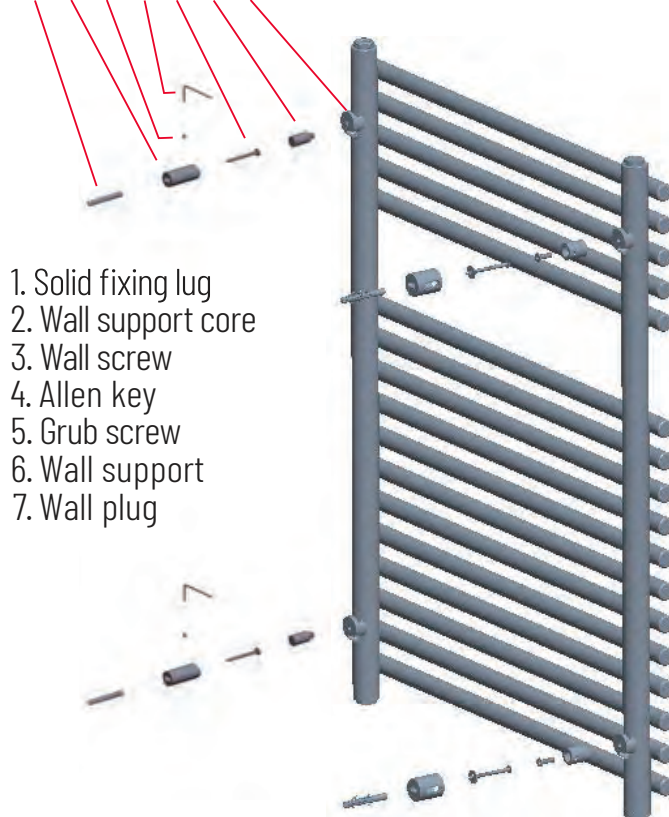

NOTE: Dimensions and specifications are subject to change without notice.

Towel Warmers

PRODUCT SPECIFICATION SHEET

TAMPA SERIES TOWEL WARMER

Chauffe-serviettes
Calentador de toallas

- 7
- 6
- 5
- 4
- 3
- 2
- 1

1. Solid fixing lug
2. Wall support core
3. Wall screw
4. Allen key
5. Grub screw
6. Wall support
7. Wall plug

Vernon Towel Warmer Hardwire Kit Round -PC
Code: VTW-HWK-RD-PC

TIMERS AVAILABLE

Visit verrontowelwarmers.com for details