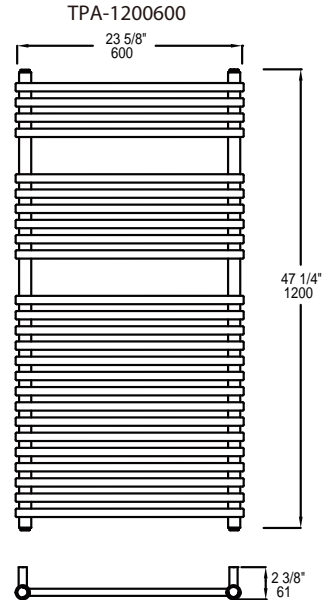

FEATURES

- Wall Mounted
- Hardwire Installation Kit
- Mounting Instruction
- All Electric and Oil Filled
- Cover Plates

Timers available separately (not included)

SIZES

800 x 600 mm
1200 x 600 mm

SEE PAGE 2 FOR SPECIFICATION DRAWINGS

Product Code	Finishes	Sizes (mm)		Sizes (Inches)		Output (Watts / BTU)	Element Size	Number of Elements
		Height	Width	Height	Width			
TPA-0800600	PC, MW, MBS	800	600	31.5	23.62	265 / 903	150W	17
TPA-1200600	PC, MW, MBS	1200	600	47.24	23.62	404 / 1378	300W	25

NOTE: Dimensions and specifications are subject to change without notice.

Towel Warmers

PRODUCT SPECIFICATION SHEET

TAMPA SERIES TOWEL WARMER

Chauffe-serviettes
Calentador de toallas

- 7
- 6
- 5
- 4
- 3
- 2
- 1