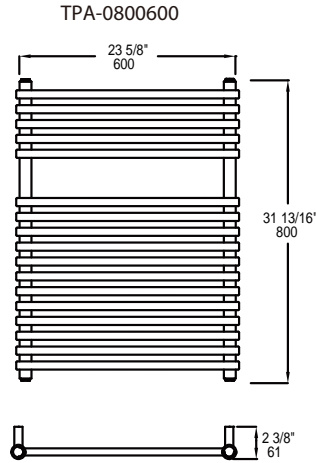

FEATURES

- Wall Mounted
- Hardwire Installation Kit
- Mounting Instruction
- All Electric and Oil Filled
- Cover Plates

Timers available separately (not included)

SIZES

800 x 600 mm
1200 x 600 mm

SEE PAGE 2 FOR SPECIFICATION DRAWINGS

Product Code	Finishes	Sizes (mm)		Sizes (Inches)		Output (Watts / BTU)	Element Size	Number of Elements
		Height	Width	Height	Width			
TPA-0800600	PC, MW, MBS	800	600	31.5	23.62	265 / 903	150W	17
TPA-1200600	PC, MW, MBS	1200	600	47.24	23.62	404 / 1378	300W	25

NOTE: Dimensions and specifications are subject to change without notice.

Towel Warmers

PRODUCT SPECIFICATION SHEET

TAMPA SERIES TOWEL WARMER

Chauffe-serviettes
Calentador de toallas

- 7
- 6
- 5
- 4
- 3
- 2
- 1