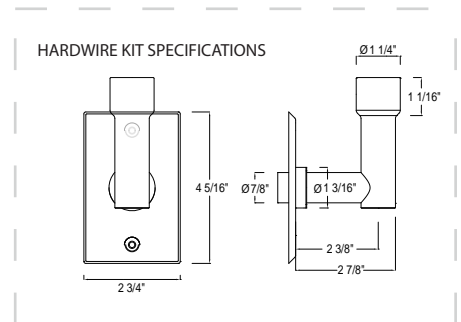

FEATURES

- Wall Mounted
- Hardwire Installation Kit
- Mounting Instruction
- All Electric and Oil Filled
- Cover Plates

Timers available separately (not included)

SIZES

800 x 600 mm
1200 x 600 mm

SEE PAGE 2 FOR SPECIFICATION DRAWINGS

Product Code	Finishes	Sizes (mm)		Sizes (Inches)		Output (Watts / BTU)	Element Size	Number of Elements
		Height	Width	Height	Width			
TPA-0800600	PC, MW, MBS	800	600	31.5	23.62	265 / 903	150W	17
TPA-1200600	PC, MW, MBS	1200	600	47.24	23.62	404 / 1378	300W	25

1. Solid fixing lug
2. Wall support core
3. Wall screw
4. Allen key
5. Grub screw
6. Wall support
7. Wall plug

Vernon Towel Warmer Hardwire Kit Round -PC
Code: VTW-HWK-RD-PC

TIMERS AVAILABLE

Visit verrontowelwarmers.com for details

NOTE: Dimensions and specifications are subject to change without notice.