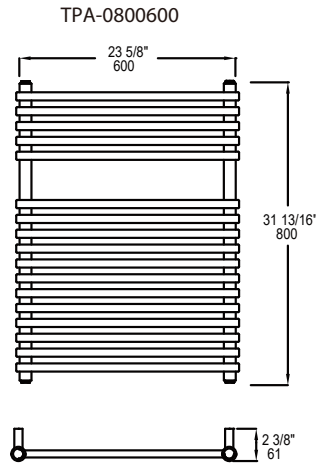

- Wall Mounted
- Hardwire Installation Kit
- Mounting Instruction
- All Electric and Oil Filled
- Cover Plates

Timers available separately (not included)

SIZES

800 x 600 mm
1200 x 600 mm

SEE PAGE 2 FOR SPECIFICATION DRAWINGS

| Product Code | Finishes | Sizes (mm) | | Sizes (Inches) | | Output (Watts / BTU) | Element Size | Number of Bars |
|--------------|----------|------------|-------|----------------|-------|--------------------------|-----------------|-------------------|
| | | Height | Width | Height | Width | | | |
| TPA-0800600 | PC | 800 | 600 | 31.5 | 23.62 | 358 / 1223 | 300W | 17 |
| TPA-0800600 | MW, MBS | 800 | 600 | 31.5 | 23.62 | 428 / 1460 | 300W | 17 |
| TPA-1200600 | PC | 1200 | 600 | 47.24 | 23.62 | 529 / 1805 | 400W | 25 |
| TPA-1200600 | MW, MBS | 1200 | 600 | 47.24 | 23.62 | 632 / 2156 | 400W | 25 |

Intertek

NOTE: Dimensions and specifications are subject to change without notice.

Towel Warmers

PRODUCT SPECIFICATION SHEET

TAMPA SERIES TOWEL WARMER

Chauffe-serviettes
Calentador de toallas

- 7
- 6
- 5
- 4
- 3
- 2
- 1

1. Solid fixing lug
2. Wall support core
3. Wall screw
4. Allen key
5. Grub screw
6. Wall support
7. Wall plug

Vernon Towel Warmer Hardwire Kit Round -PC
Code: VTW-HWK-RD-PC

TIMERS AVAILABLE

Visit verrontowelwarmers.com for details