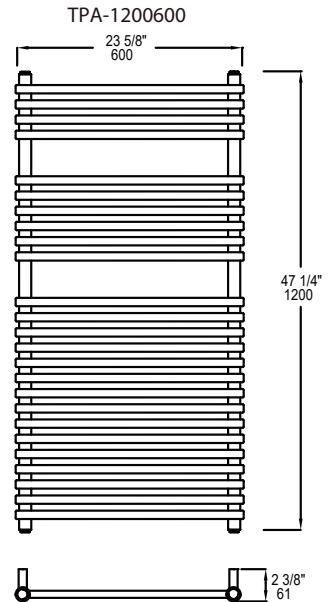

- Wall Mounted
- Hardwire Installation Kit
- Mounting Instruction
- All Electric and Oil Filled
- Cover Plates

Timers available separately (not included)

SIZES

800 x 600 mm
1200 x 600 mm

SEE PAGE 2 FOR SPECIFICATION DRAWINGS

| Product Code | Finishes | Sizes (mm) | | Sizes (Inches) | | Output (Watts / BTU) | Element Size | Number of Bars |
|--------------|----------|------------|-------|----------------|-------|--------------------------|-----------------|-------------------|
| | | Height | Width | Height | Width | | | |
| TPA-0800600 | PC | 800 | 600 | 31.5 | 23.62 | 358 / 1223 | 300W | 17 |
| TPA-0800600 | MW, MBS | 800 | 600 | 31.5 | 23.62 | 428 / 1460 | 300W | 17 |
| TPA-1200600 | PC | 1200 | 600 | 47.24 | 23.62 | 529 / 1805 | 400W | 25 |
| TPA-1200600 | MW, MBS | 1200 | 600 | 47.24 | 23.62 | 632 / 2156 | 400W | 25 |

Intertek

NOTE: Dimensions and specifications are subject to change without notice.

Towel Warmers

PRODUCT SPECIFICATION SHEET

TAMPA SERIES TOWEL WARMER

Chauffe-serviettes
Calentador de toallas

- 7
- 6
- 5
- 4
- 3
- 2
- 1