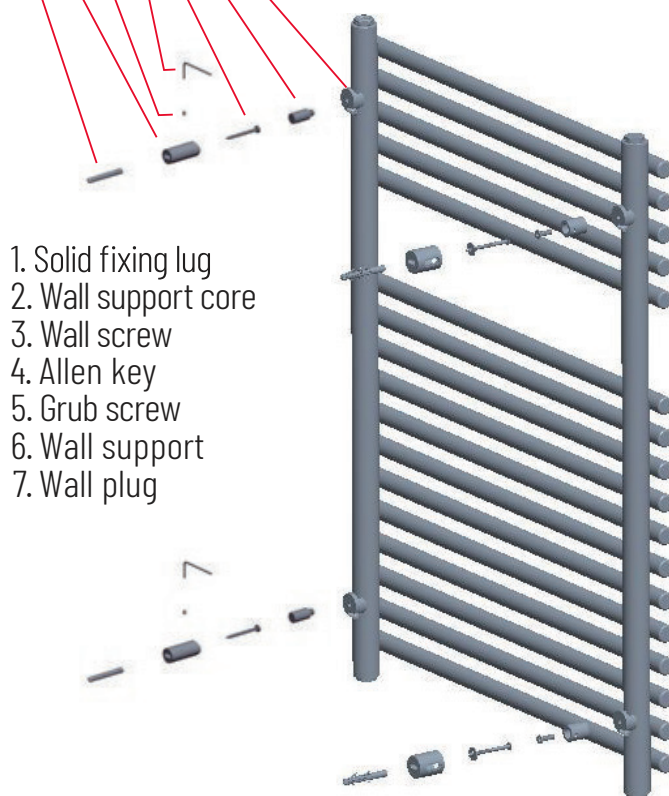

Intertek

NOTE: Dimensions and specifications are subject to change without notice.

Towel Warmers

PRODUCT SPECIFICATION SHEET

TAMPA SERIES TOWEL WARMER

Chauffe-serviettes
Calentador de toallas

- 7
- 6
- 5
- 4
- 3
- 2
- 1

1. Solid fixing lug
2. Wall support core
3. Wall screw
4. Allen key
5. Grub screw
6. Wall support
7. Wall plug

Vernon Towel Warmer Hardwire Kit Round -PC
Code: VTW-HWK-RD-PC

TIMERS AVAILABLE

Visit verrontowelwarmers.com for details