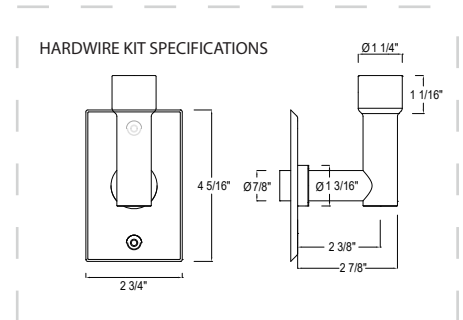

- Wall Mounted
- Hardwire Installation Kit
- Mounting Instruction
- All Electric and Oil Filled
- Cover Plates

Timers available separately (not included)

SIZES

800 x 600 mm
1200 x 600 mm

SEE PAGE 2 FOR SPECIFICATION DRAWINGS

| Product Code | Finishes | Sizes (mm) | | Sizes (Inches) | | Output (Watts / BTU) | Element Size | Number of Bars |
|--------------|----------|------------|-------|----------------|-------|--------------------------|-----------------|-------------------|
| | | Height | Width | Height | Width | | | |
| TPA-0800600 | PC | 800 | 600 | 31.5 | 23.62 | 358 / 1223 | 300W | 17 |
| TPA-0800600 | MW, MBS | 800 | 600 | 31.5 | 23.62 | 428 / 1460 | 300W | 17 |
| TPA-1200600 | PC | 1200 | 600 | 47.24 | 23.62 | 529 / 1805 | 400W | 25 |
| TPA-1200600 | MW, MBS | 1200 | 600 | 47.24 | 23.62 | 632 / 2156 | 400W | 25 |

1. Solid fixing lug
2. Wall support core
3. Wall screw
4. Allen key
5. Grub screw
6. Wall support
7. Wall plug

Vernon Towel Warmer Hardwire Kit Round -PC
Code: VTW-HWK-RD-PC

TIMERS AVAILABLE

Visit verrontowelwarmers.com for details

NOTE: Dimensions and specifications are subject to change without notice.