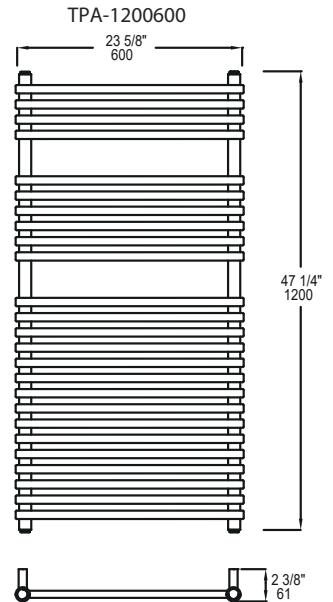

- Wall Mounted
- Hardwire Installation Kit
- Mounting Instruction All
- Electric and Fluid Filled
- Cover Plates

Timers available separately (not included)

SIZES

800 x 600 mm
1200 x 600 mm

SEE PAGE 2 FOR SPECIFICATION DRAWINGS

Product Code	Finishes	Sizes (mm)		Sizes (Inches)		Output (Watts / BTU)	Element Size	Number of Bars
		Height	Width	Height	Width			
TPA-0800600	PC	800	600	31.5	23.62	358 / 1223	300W	17
TPA-0800600	MW, MBS	800	600	31.5	23.62	428 / 1460	300W	17
TPA-1200600	PC	1200	600	47.24	23.62	529 / 1805	400W	25
TPA-1200600	MW, MBS	1200	600	47.24	23.62	632 / 2156	400W	25

NOTE: Dimensions and specifications are subject to change without notice.

Towel Warmers

PRODUCT SPECIFICATION SHEET

TAMPA SERIES TOWEL WARMER

Chauffe-serviettes
Calentador de toallas

- 7
- 6
- 5
- 4
- 3
- 2
- 1