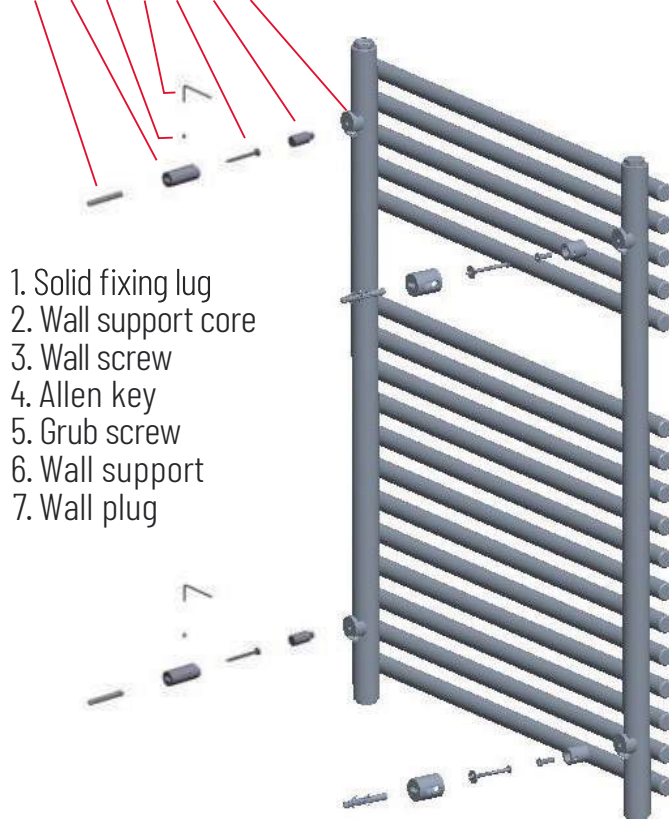

NOTE: Dimensions and specifications are subject to change without notice.

Towel Warmers

PRODUCT SPECIFICATION SHEET

TAMPA SERIES TOWEL WARMER

Chauffe-serviettes
Calentador de toallas

- 7
- 6
- 5
- 4
- 3
- 2
- 1

1. Solid fixing lug
2. Wall support core
3. Wall screw
4. Allen key
5. Grub screw
6. Wall support
7. Wall plug

Vernon Towel Warmer Hardwire Kit Round -PC
Code: VTW-HWK-RD-PC

TIMERS AVAILABLE

Visit verrontowelwarmers.com for details