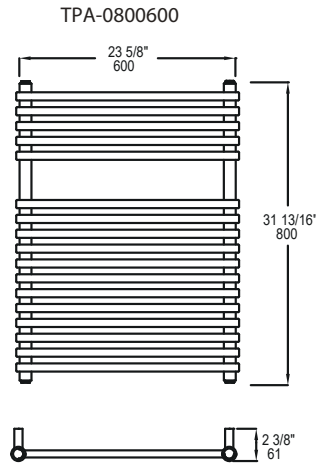

- Wall Mounted
- Hardwire Installation Kit
- Mounting Instruction All
- Electric and Fluid Filled
- Cover Plates

Timers available separately (not included)

SIZES

800 x 600 mm
1200 x 600 mm

SEE PAGE 2 FOR SPECIFICATION DRAWINGS

Product Code	Finishes	Sizes (mm)		Sizes (Inches)		Output (Watts / BTU)	Element Size	Number of Bars
		Height	Width	Height	Width			
TPA-0800600	PC	800	600	31.5	23.62	358 / 1223	300W	17
TPA-0800600	MW, MBS	800	600	31.5	23.62	428 / 1460	300W	17
TPA-1200600	PC	1200	600	47.24	23.62	529 / 1805	400W	25
TPA-1200600	MW, MBS	1200	600	47.24	23.62	632 / 2156	400W	25

NOTE: Dimensions and specifications are subject to change without notice.

Towel Warmers

PRODUCT SPECIFICATION SHEET

TAMPA SERIES TOWEL WARMER

Chauffe-serviettes
Calentador de toallas

- 7
- 6
- 5
- 4
- 3
- 2
- 1

1. Solid fixing lug
2. Wall support core
3. Wall screw
4. Allen key
5. Grub screw
6. Wall support
7. Wall plug

Vernon Towel Warmer Hardwire Kit Round -PC
Code: VTW-HWK-RD-PC

TIMERS AVAILABLE

Visit verrontowelwarmers.com for details