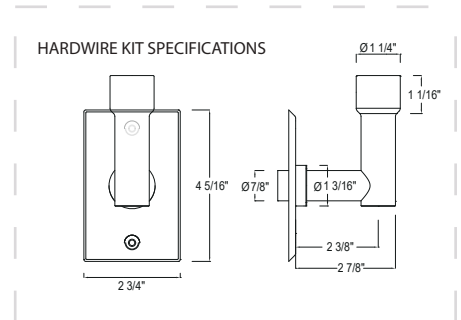

- Wall Mounted
- Hardwire Installation Kit
- Mounting Instruction All
- Electric and Fluid Filled
- Cover Plates

Timers available separately (not included)

SIZES

800 x 600 mm
1200 x 600 mm

SEE PAGE 2 FOR SPECIFICATION DRAWINGS

Product Code	Finishes	Sizes (mm)		Sizes (Inches)		Output (Watts / BTU)	Element Size	Number of Bars
		Height	Width	Height	Width			
TPA-0800600	PC	800	600	31.5	23.62	358 / 1223	300W	17
TPA-0800600	MW, MBS	800	600	31.5	23.62	428 / 1460	300W	17
TPA-1200600	PC	1200	600	47.24	23.62	529 / 1805	400W	25
TPA-1200600	MW, MBS	1200	600	47.24	23.62	632 / 2156	400W	25

1. Solid fixing lug
2. Wall support core
3. Wall screw
4. Allen key
5. Grub screw
6. Wall support
7. Wall plug

Vernon Towel Warmer Hardwire Kit Round -PC
Code: VTW-HWK-RD-PC

TIMERS AVAILABLE

Visit verrontowelwarmers.com for details

NOTE: Dimensions and specifications are subject to change without notice.