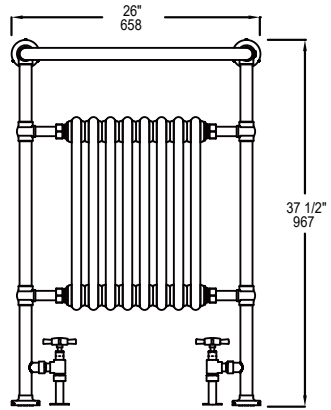

Towel Warmers

VICTORIA
Towel Warmer
Chauffe-serviettes
Calentador de toallas

PRODUCT SPECIFICATION SHEET

YYJ-0900600H