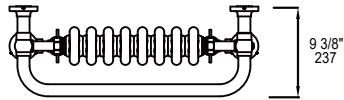

PRODUCT SPECIFICATION SHEET

YYJ-0900600H