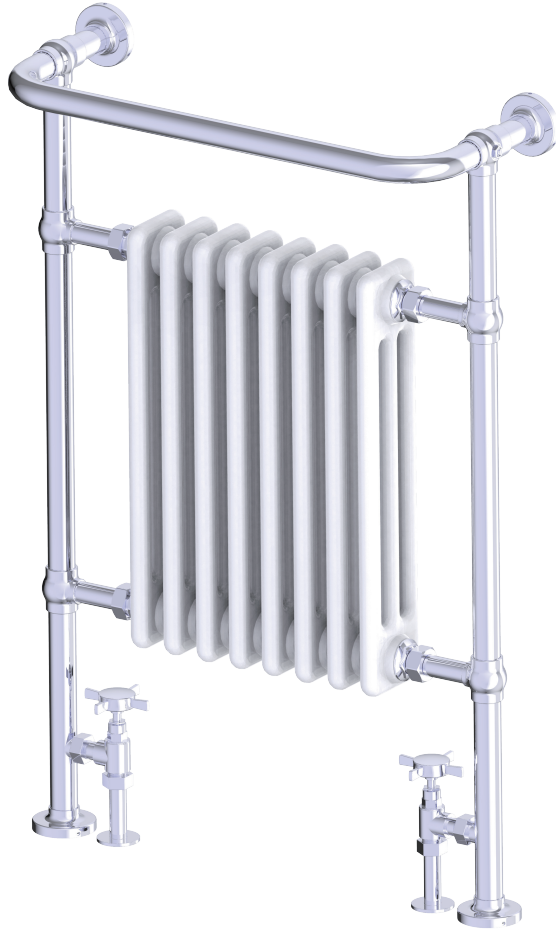

VICTORIA
Towel Warmer
Chauffe-serviettes
Calentador de toallas

PRODUCT SPECIFICATION SHEET

VICTORIA SERIES

YYJ-0900600H-PC

FEATURES

- FLOOR MOUNTED
 - HARDWIRE INSTALLATION KIT
 - MOUNTING INSTRUCTIONS
- VALVE & SLEEVE KITS
AVAILABLE SEPARATELY (NOT INCLUDED)

SIZES

- 967x658 MM

STOCKED FINISHES

- POLISHED CHROME (PC)

YYJ -0900600H-PC

SEE OVER FOR SPECIFICATION DRAWINGS

Product Code	Finishes	Sizes (mm)		Sizes (Inches)		Output (Watts/BTU)	Element Size	Number of Elements
		Height	Width	Height	Width			
YYJ - 0900600H	PC	967	658	31.5	23.62			