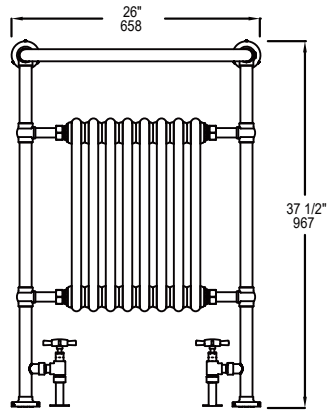

Towel Warmers

TAMPA

Towel Warmer
Chauffe-serviettes
Calentador de toallas

PRODUCT SPECIFICATION SHEET

YYJ-0900600H