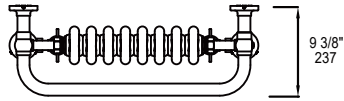

PRODUCT SPECIFICATION SHEET

YYJ-0900600H