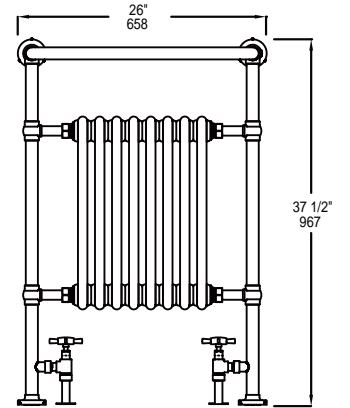

VALVE & SLEEVE KITS
AVAILABLE SEPARATELY (NOT INCLUDED)

SIZES

967 x 658 mm

SEE PAGE 2 FOR SPECIFICATION DRAWINGS

Product Code	Finishes	Sizes (mm)		Sizes (Inches)		Output (Watts / BTU)	Element Size	Number of Elements
		Height	Width	Height	Width			
YYJ-0900600H	PC	967	658	31.5	23.62			

NOTE: Dimensions and specifications are subject to change without notice.

Towel Warmers

PRODUCT SPECIFICATION SHEET

VICTORIA SERIES TOWEL WARMER

Chauffe-serviettes
Calentador de toallas

YYJ-0900600H

Vernon Hydronic Towel Warmer Valves-PC
Code: HV001