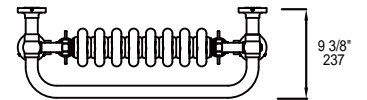

VALVE & SLEEVE KITS
AVAILABLE SEPARATELY (NOT INCLUDED)

SIZES

967 x 658 mm

SEE PAGE 2 FOR SPECIFICATION DRAWINGS

Product Code	Finishes	Sizes (mm)		Sizes (Inches)		Output (Watts / BTU)	Element Size	Number of Elements
		Height	Width	Height	Width			
YYJ-0900600H	PC	967	658	31.5	23.62			

NOTE: Dimensions and specifications are subject to change without notice.

Towel Warmers

PRODUCT SPECIFICATION SHEET

VICTORIA SERIES TOWEL WARMER

Chauffe-serviettes
Calentador de toallas

YYJ-0900600H

Vernon Hydronic Towel Warmer Valves-PC
Code: HV001