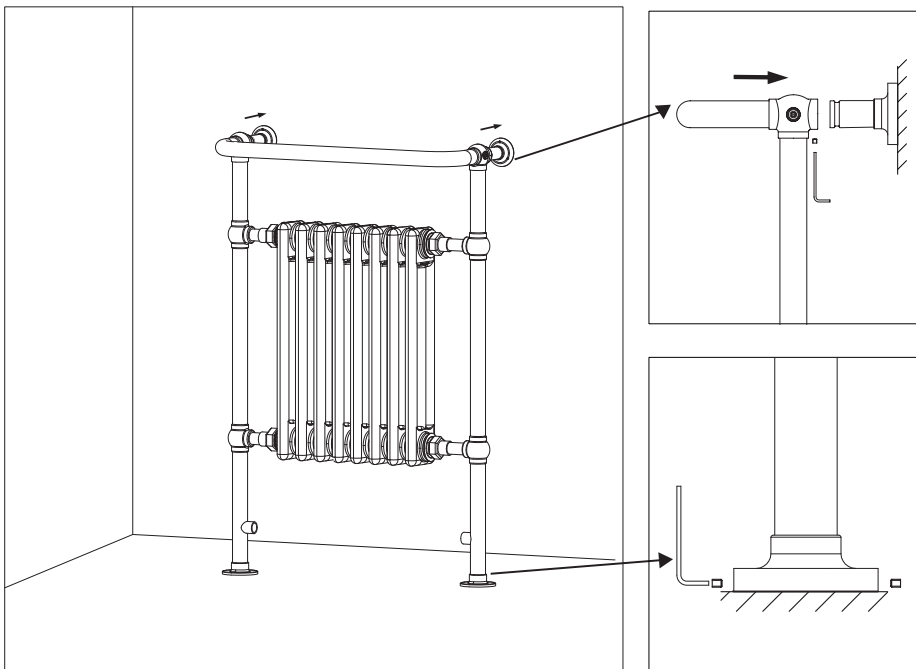

VALVE & SLEEVE KITS
AVAILABLE SEPARATELY (NOT INCLUDED)

SIZES

967 x 658 mm

SEE PAGE 2 FOR SPECIFICATION DRAWINGS

Product Code	Finishes	Sizes (mm)		Sizes (Inches)		Output (Watts / BTU)	Element Size	Number of Elements
		Height	Width	Height	Width			
YYJ-0900600H	PC	967	658	31.5	23.62			

NOTE: Dimensions and specifications are subject to change without notice.

Towel Warmers

PRODUCT SPECIFICATION SHEET

VICTORIA SERIES TOWEL WARMER

Chauffe-serviettes
Calentador de toallas

YYJ-0900600H

Vernon Hydronic Towel Warmer Valves-PC
Code: HV001