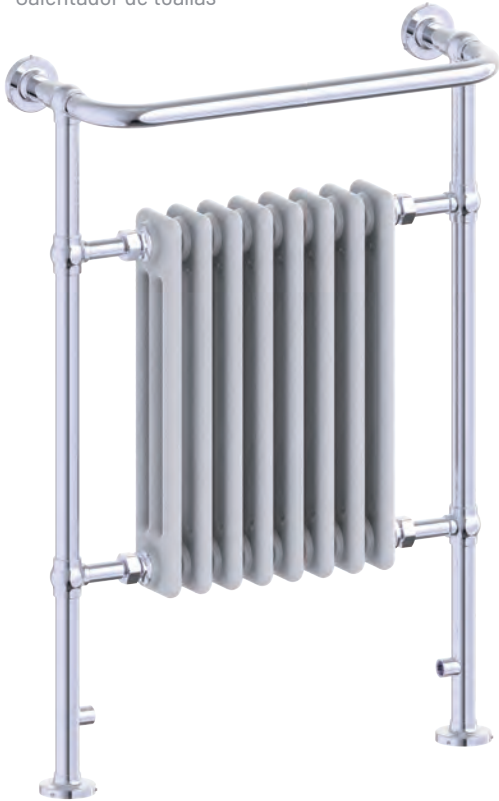

VICTORIA SERIES TOWEL WARMER

Chauffe-serviettes
Calentador de toallas

● POLISHED CHROME (PC)
YYJ-0900600H-PC

STOCKED FINISHES

● POLISHED CHROME (PC)
YYJ-0900600H-PC

FEATURES

- Floor Mounted
- Hardwire Installation Kit
- Mounting Instruction

VALVE & SLEEVE KITS
AVAILABLE SEPARATELY (NOT INCLUDED)

SIZES

967 x 658 mm

SEE PAGE 2 FOR SPECIFICATION DRAWINGS

Product Code	Finishes	Sizes (mm)		Sizes (Inches)		Output (Watts / BTU)	Element Size	Number of Elements
		Height	Width	Height	Width			
YYJ-0900600H	PC	967	658	31.5	23.62			

NOTE: Dimensions and specifications are subject to change without notice.

Towel Warmers

PRODUCT SPECIFICATION SHEET

VICTORIA SERIES TOWEL WARMER

Chauffe-serviettes
Calentador de toallas

YYJ-0900600H

Vernon Hydronic Towel Warmer Valves-PC
Code: HV001