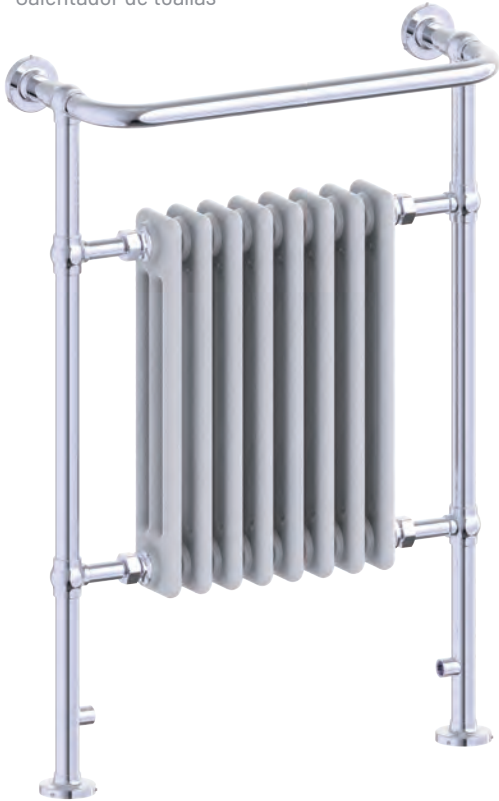

# VICTORIA SERIES TOWEL WARMER

Chauffe-serviettes  
Calentador de toallas

● POLISHED CHROME (PC)  
YYJ-0900600H-PC

## STOCKED FINISHES

● POLISHED CHROME (PC)  
YYJ-0900600H-PC

## FEATURES

- Floor Mounted
- Hardwire Installation Kit
- Mounting Instruction

VALVE & SLEEVE KITS  
AVAILABLE SEPARATELY (NOT INCLUDED)

## SIZES

967 x 658 mm