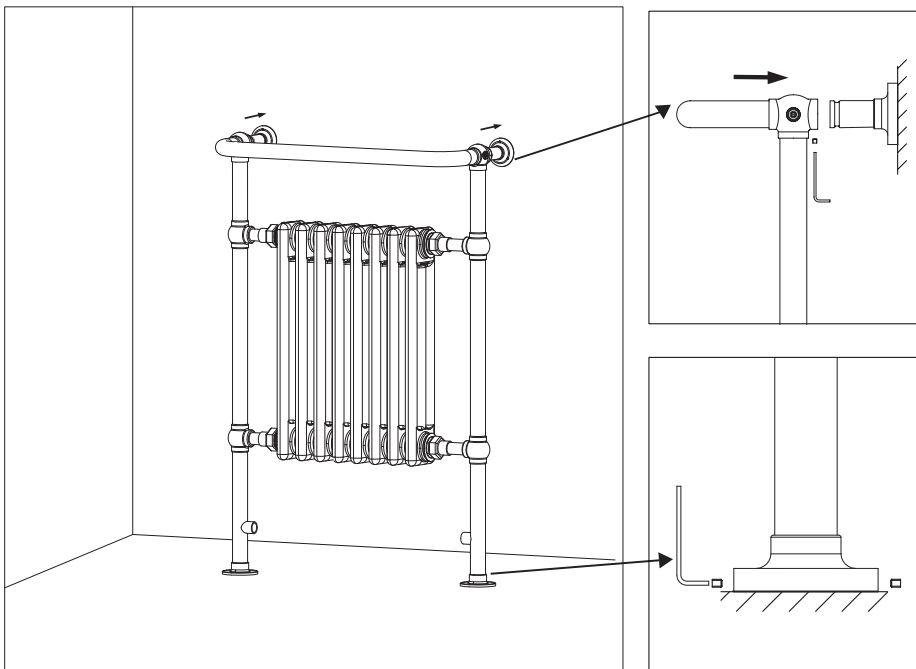

Towel Warmers

PRODUCT SPECIFICATION SHEET

VICTORIA SERIES TOWEL WARMER

Chauffe-serviettes
Calentador de toallas

YYJ-0900600H