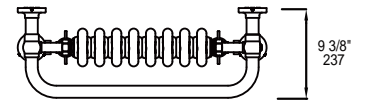

PRODUCT SPECIFICATION SHEET

VICTORIA SERIES TOWEL WARMER

Chauffe-serviettes
Calentador de toallas

YYJ-0900600H