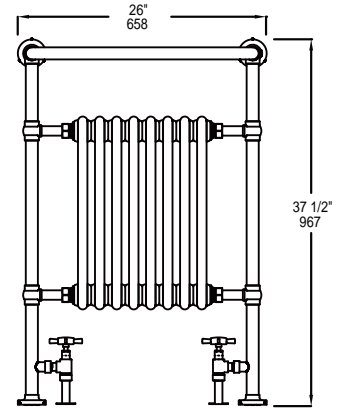

Towel Warmers

PRODUCT SPECIFICATION SHEET

VICTORIA SERIES TOWEL WARMER

Chauffe-serviettes
Calentador de toallas

YYJ-0900600H