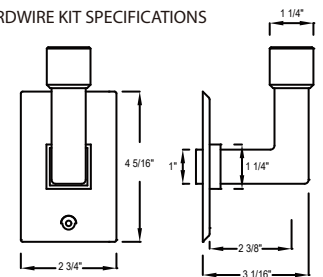

HARDWIRE KIT SPECIFICATIONS