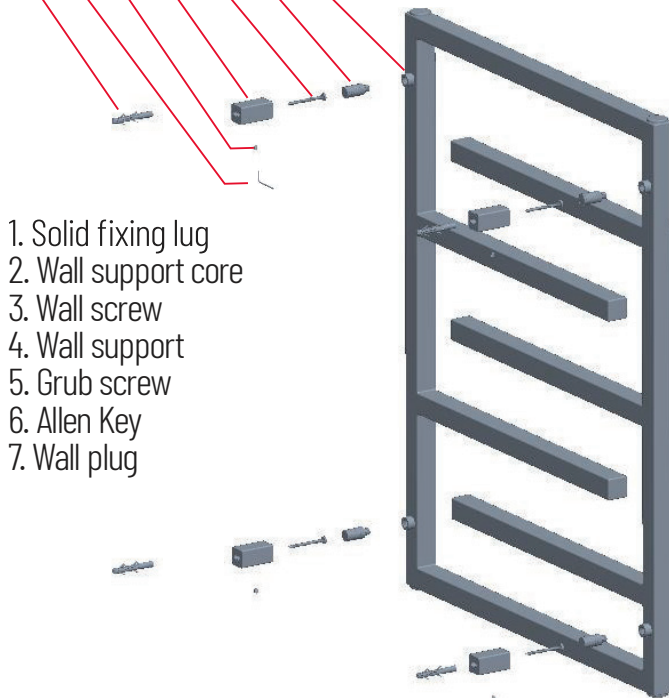

## MIAMI SERIES TOWEL WARMER

Chauffe-serviettes  
Calentador de toallas

MIA-0800600

MIA-1200600

- 7
- 6
- 5
- 4
- 3
- 2
- 1

1. Solid fixing lug
2. Wall support core
3. Wall screw
4. Wall support
5. Grub screw
6. Allen Key
7. Wall plug