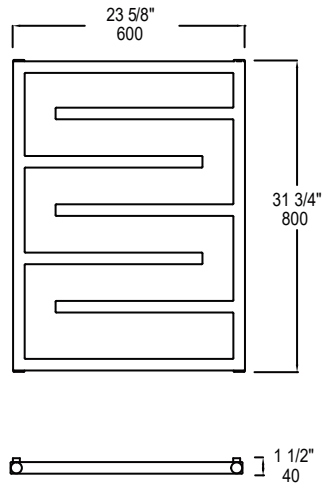

Towel Warmers

PRODUCT SPECIFICATION SHEET

MIAMI SERIES TOWEL WARMER

Chauffe-serviettes
Calentador de toallas

MIA-0800600